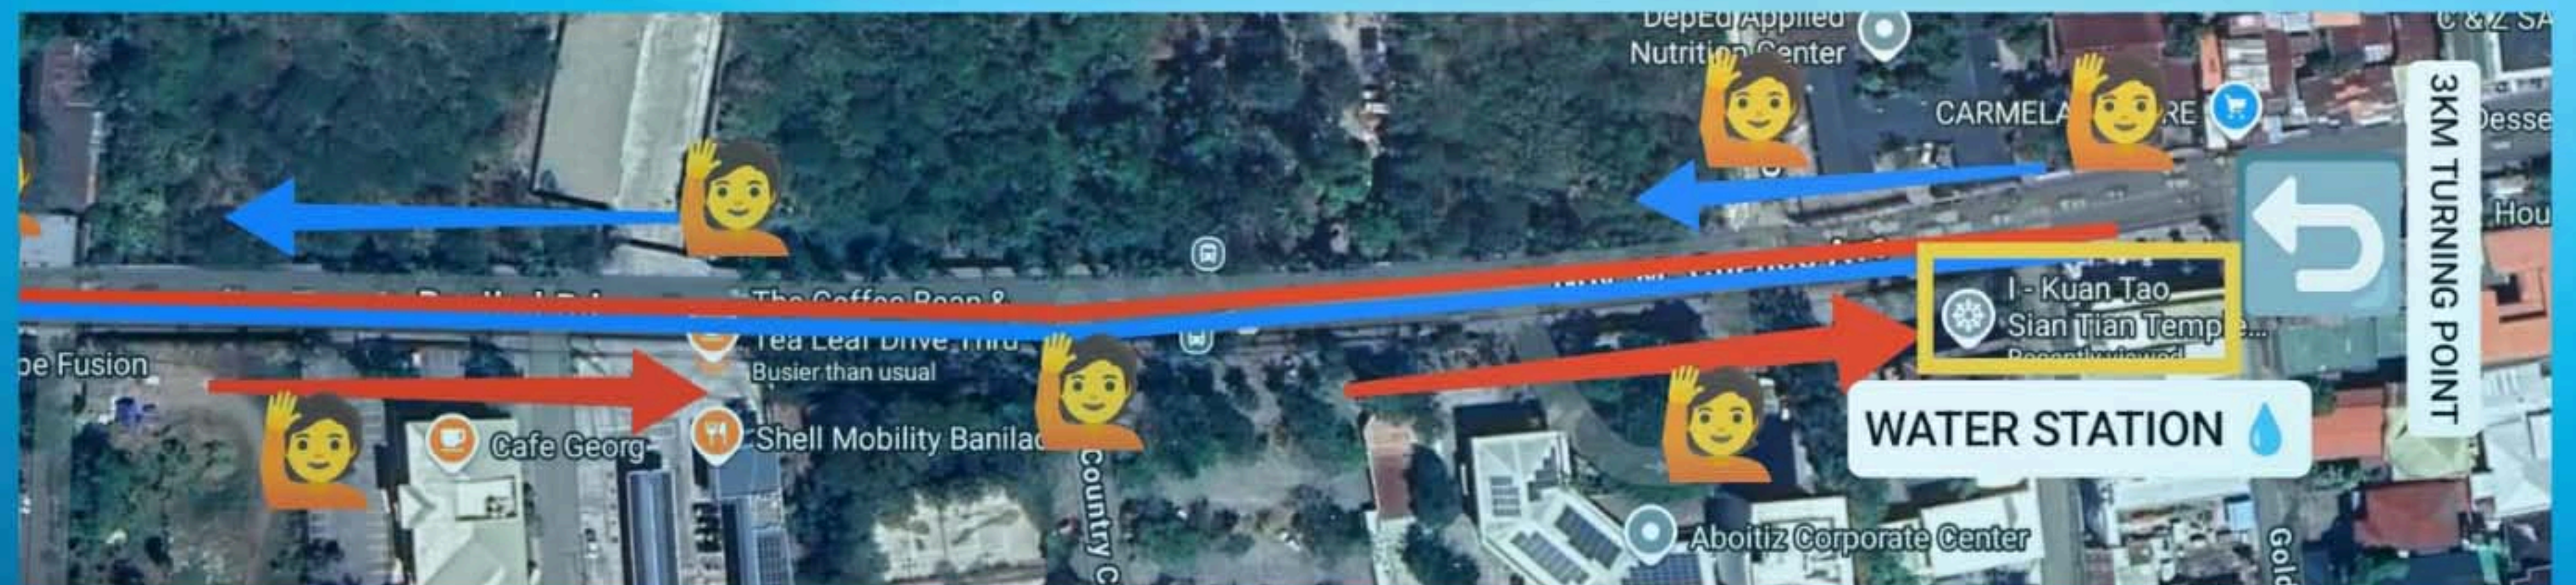

# PIS WHITE LIONS RUN 2026

ROUTE : FROM STARTING POINT  
(LANDERS PARKING)  
RIGHT TO GOV. M CUENCO  
3KM TURNING POINT  
(I- KUAN TAO SIAN TIAN TEMPLE)  
5KM TURNING POINT  
(COUNTRY MALL)  
10KM TURNING POINT  
(FAMILY PARK)  
BACK TO LANDERS

# 3KM RUN WITH BISHOP

FROM START RIGHT TO  
GOV.M CUENCO  
TURN AT  
(I - KUAN TAO SIAN TIAN TEMPLE)

## 5KM RUN

FROM START TO  
RIGHT TO GOV. M. CUENCO  
TURN TO (COUNTRY MALL)  
BACK TO LANDERS

# 10KM RUN

FROM START TO  
RIGHT TO GOV. M. CUENCO  
TURN AT BANILAD ROAD  
(FAMILY PARK)  
BACK TO LANDERS