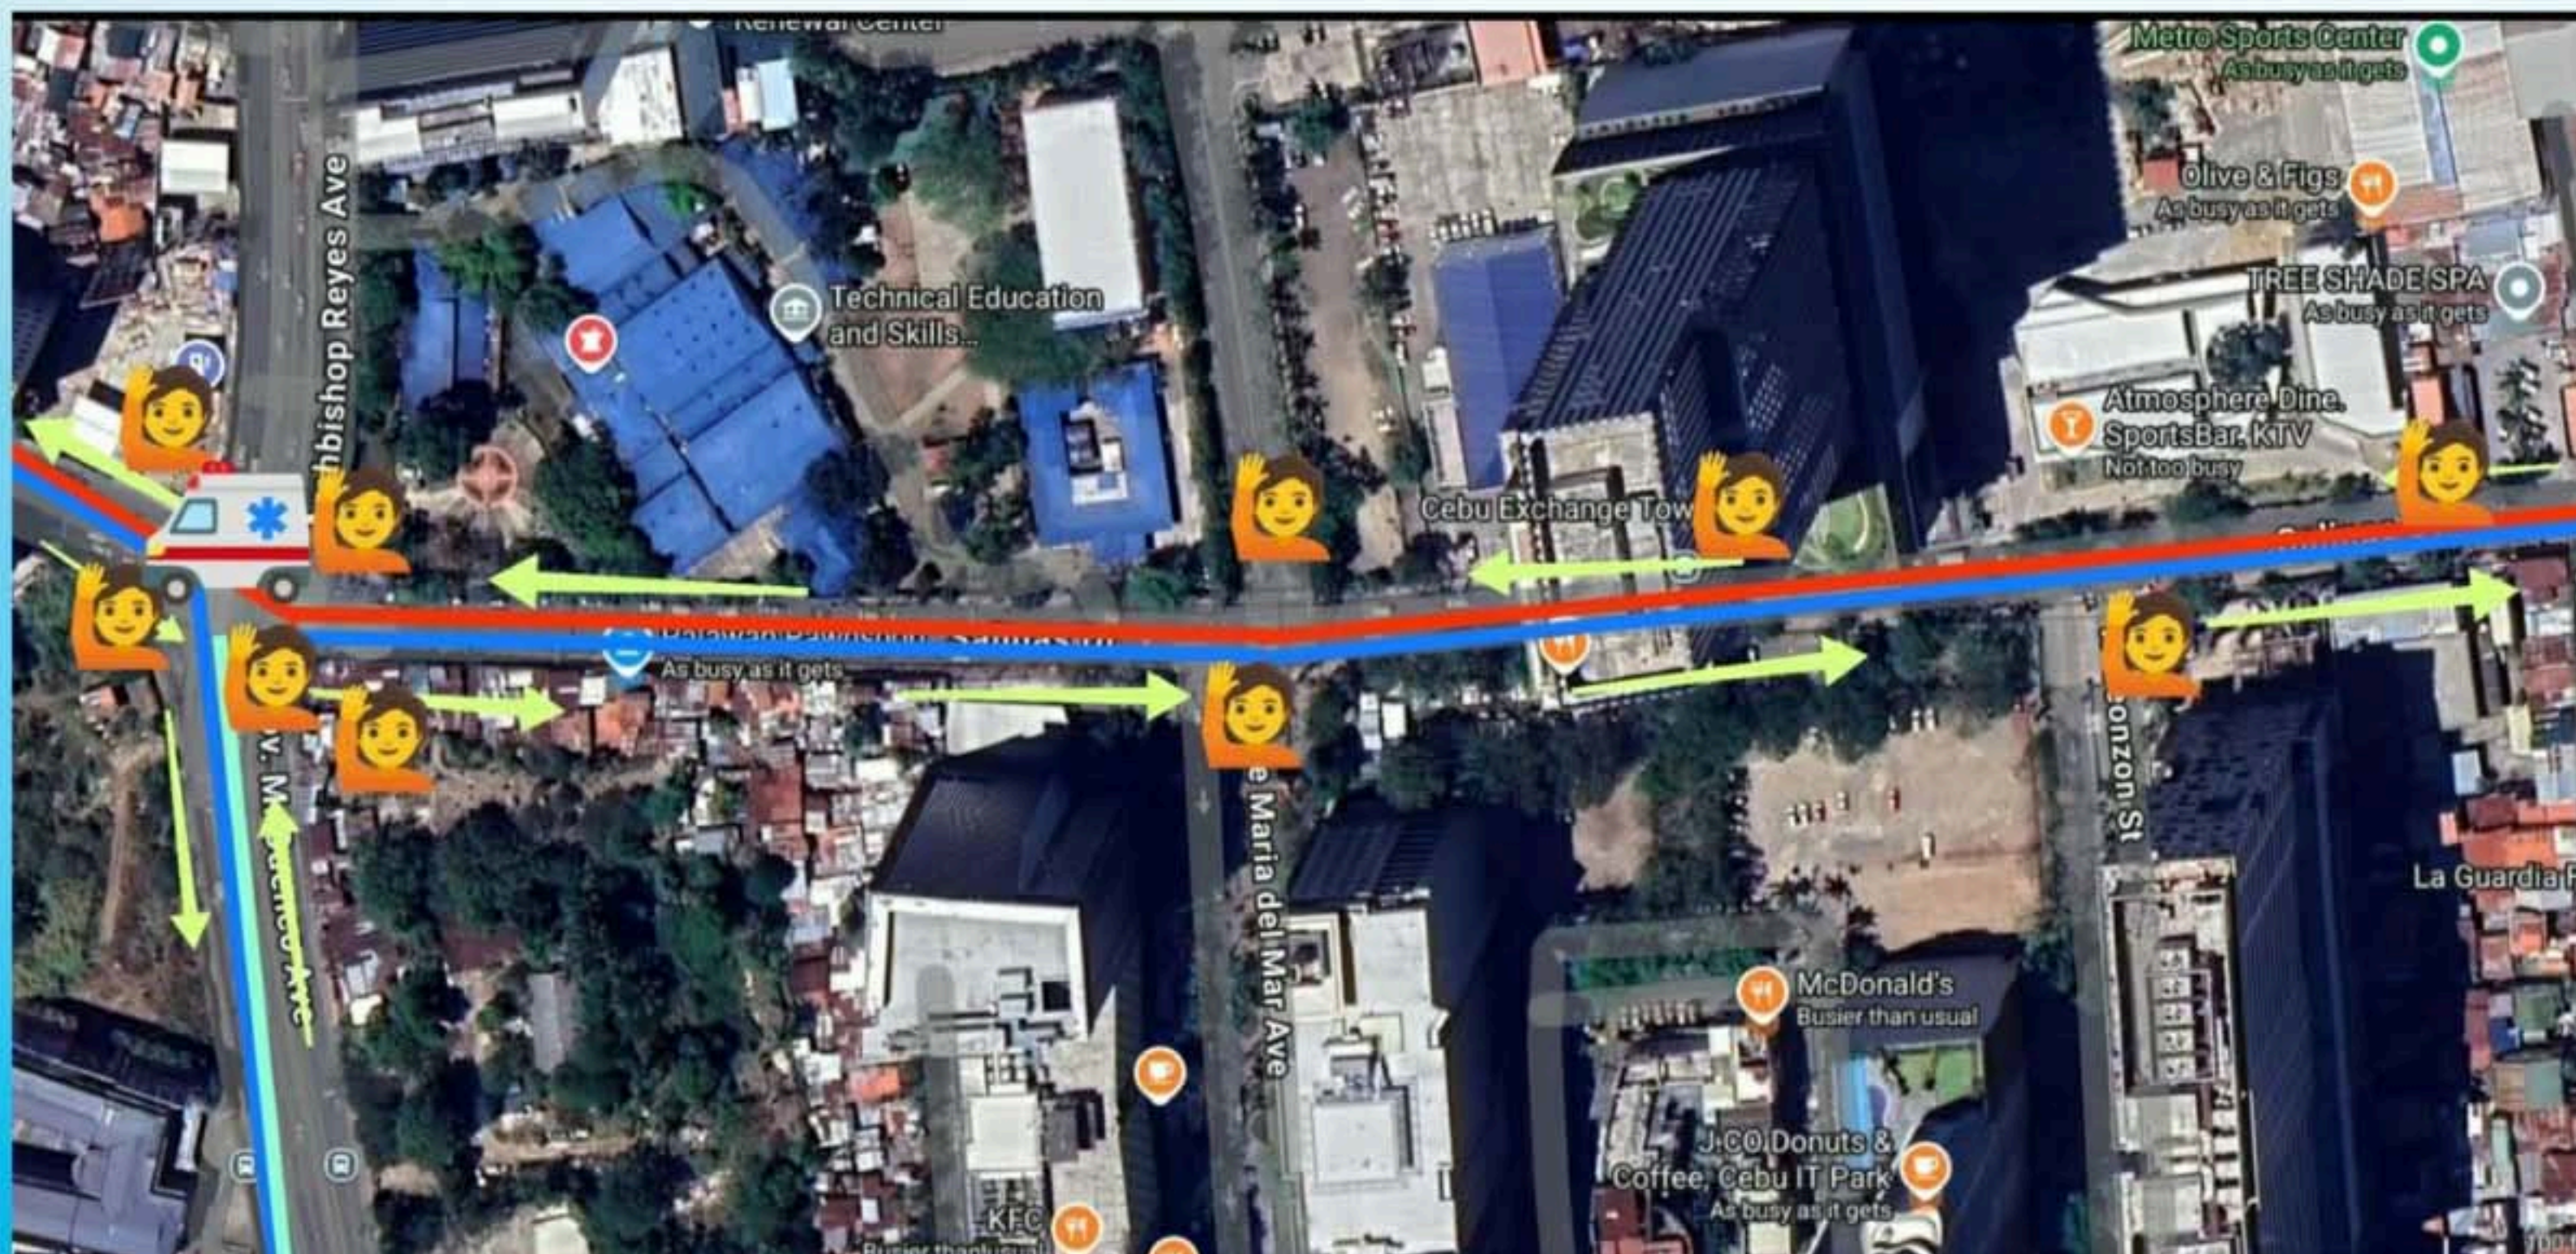

# PIS WHITE LIONS RUN 2026

ROUTE : FROM STARTING POINT  
(LANDERS PARKING)  
RIGHT TO GOV. M CUENCO  
3KM TURNING POINT  
(I- KUAN TAO SIAN TIAN TEMPLE)  
5KM TURNING POINT  
(COUNTRY MALL)  
10KM TURNING POINT  
(FAMILY PARK)  
BACK TO LANDERS

# 3KM RUN WITH BISHOP

FROM START RIGHT TO  
GOV.M CUENCO  
TURN AT  
(I - KUAN TAO SIAN TIAN TEMPLE)

## 5KM RUN

FROM START TO  
RIGHT TO GOV. M. CUENCO  
TURN TO (COUNTRY MALL)  
BACK TO LANDERS

# 10KM RUN

FROM START TO  
RIGHT TO GOV. M. CUENCO  
TURN AT BANILAD ROAD  
(FAMILY PARK)  
BACK TO LANDERS