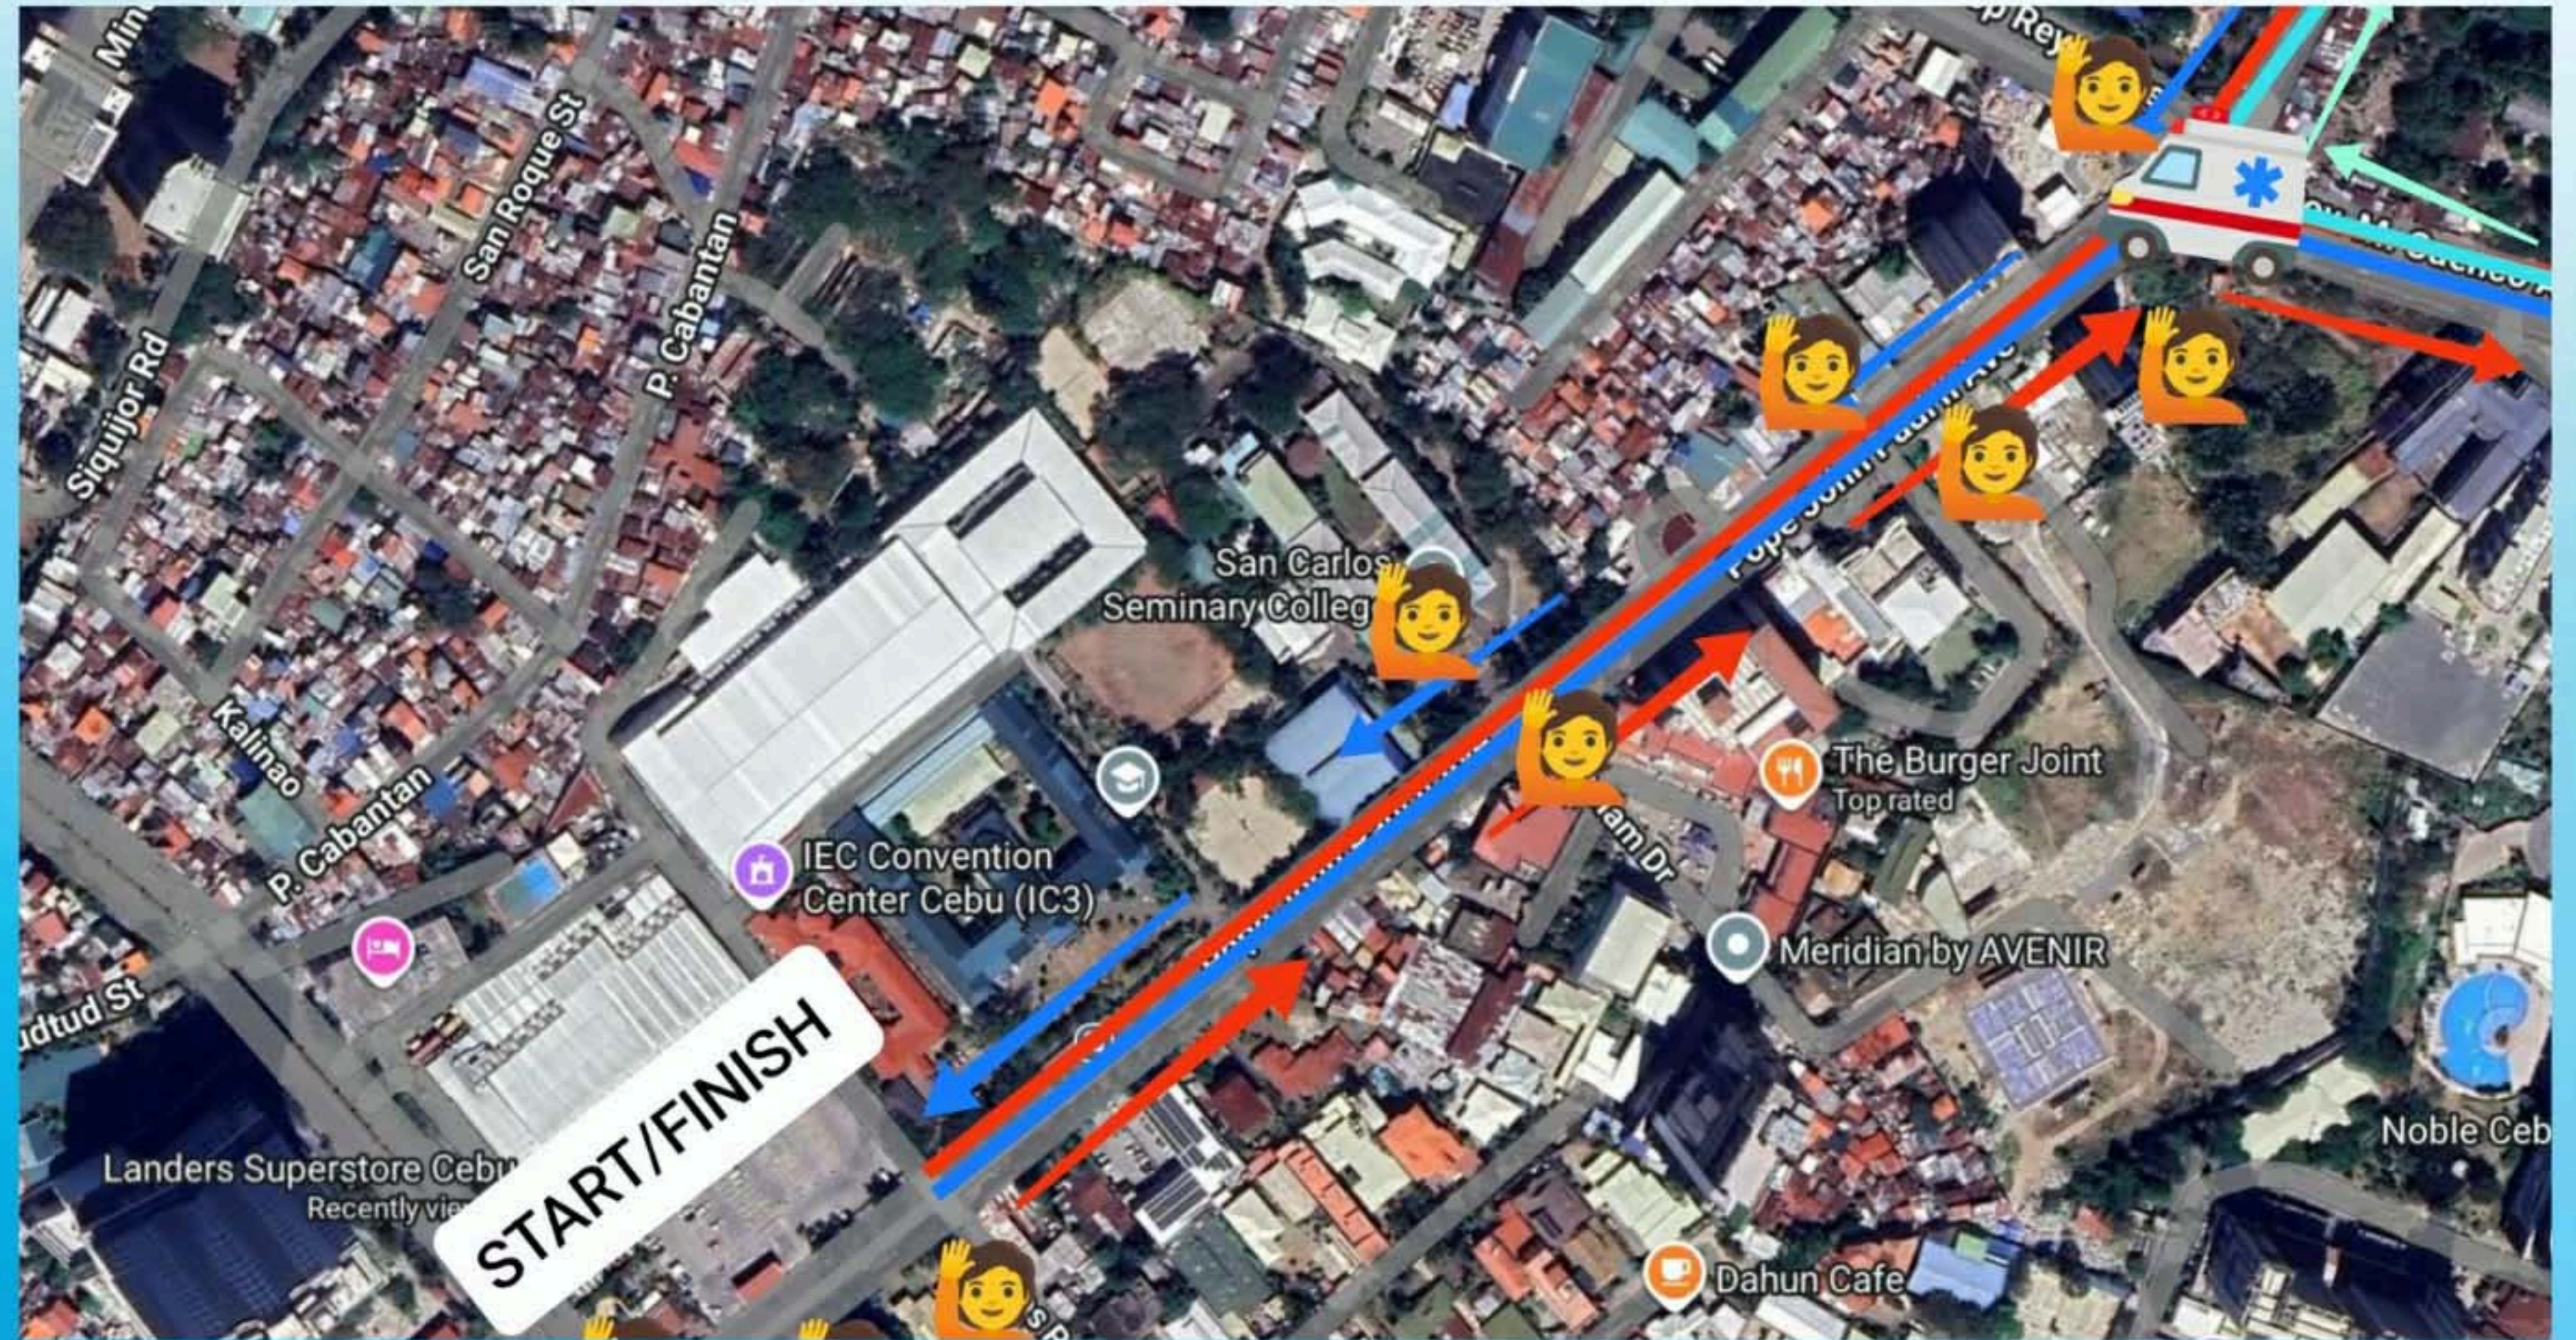

# PIS WHITE LIONS RUN 2026

ROUTE : FROM STARTING POINT  
(LANDERS PARKING)  
RIGHT TO GOV. M CUENCO  
3KM TURNING POINT  
(I- KUAN TAO SIAN TIAN TEMPLE)  
5KM TURNING POINT  
(COUNTRY MALL)  
10KM TURNING POINT  
(FAMILY PARK)  
BACK TO LANDERS

# 3KM RUN WITH BISHOP

FROM START RIGHT TO  
GOV.M CUENCO  
TURN AT  
(I - KUAN TAO SIAN TIAN TEMPLE)

## 5KM RUN

FROM START TO  
RIGHT TO GOV. M. CUENCO  
TURN TO (COUNTRY MALL)  
BACK TO LANDERS

# 10KM RUN

FROM START TO  
RIGHT TO GOV. M. CUENCO  
TURN AT BANILAD ROAD  
(FAMILY PARK)  
BACK TO LANDERS