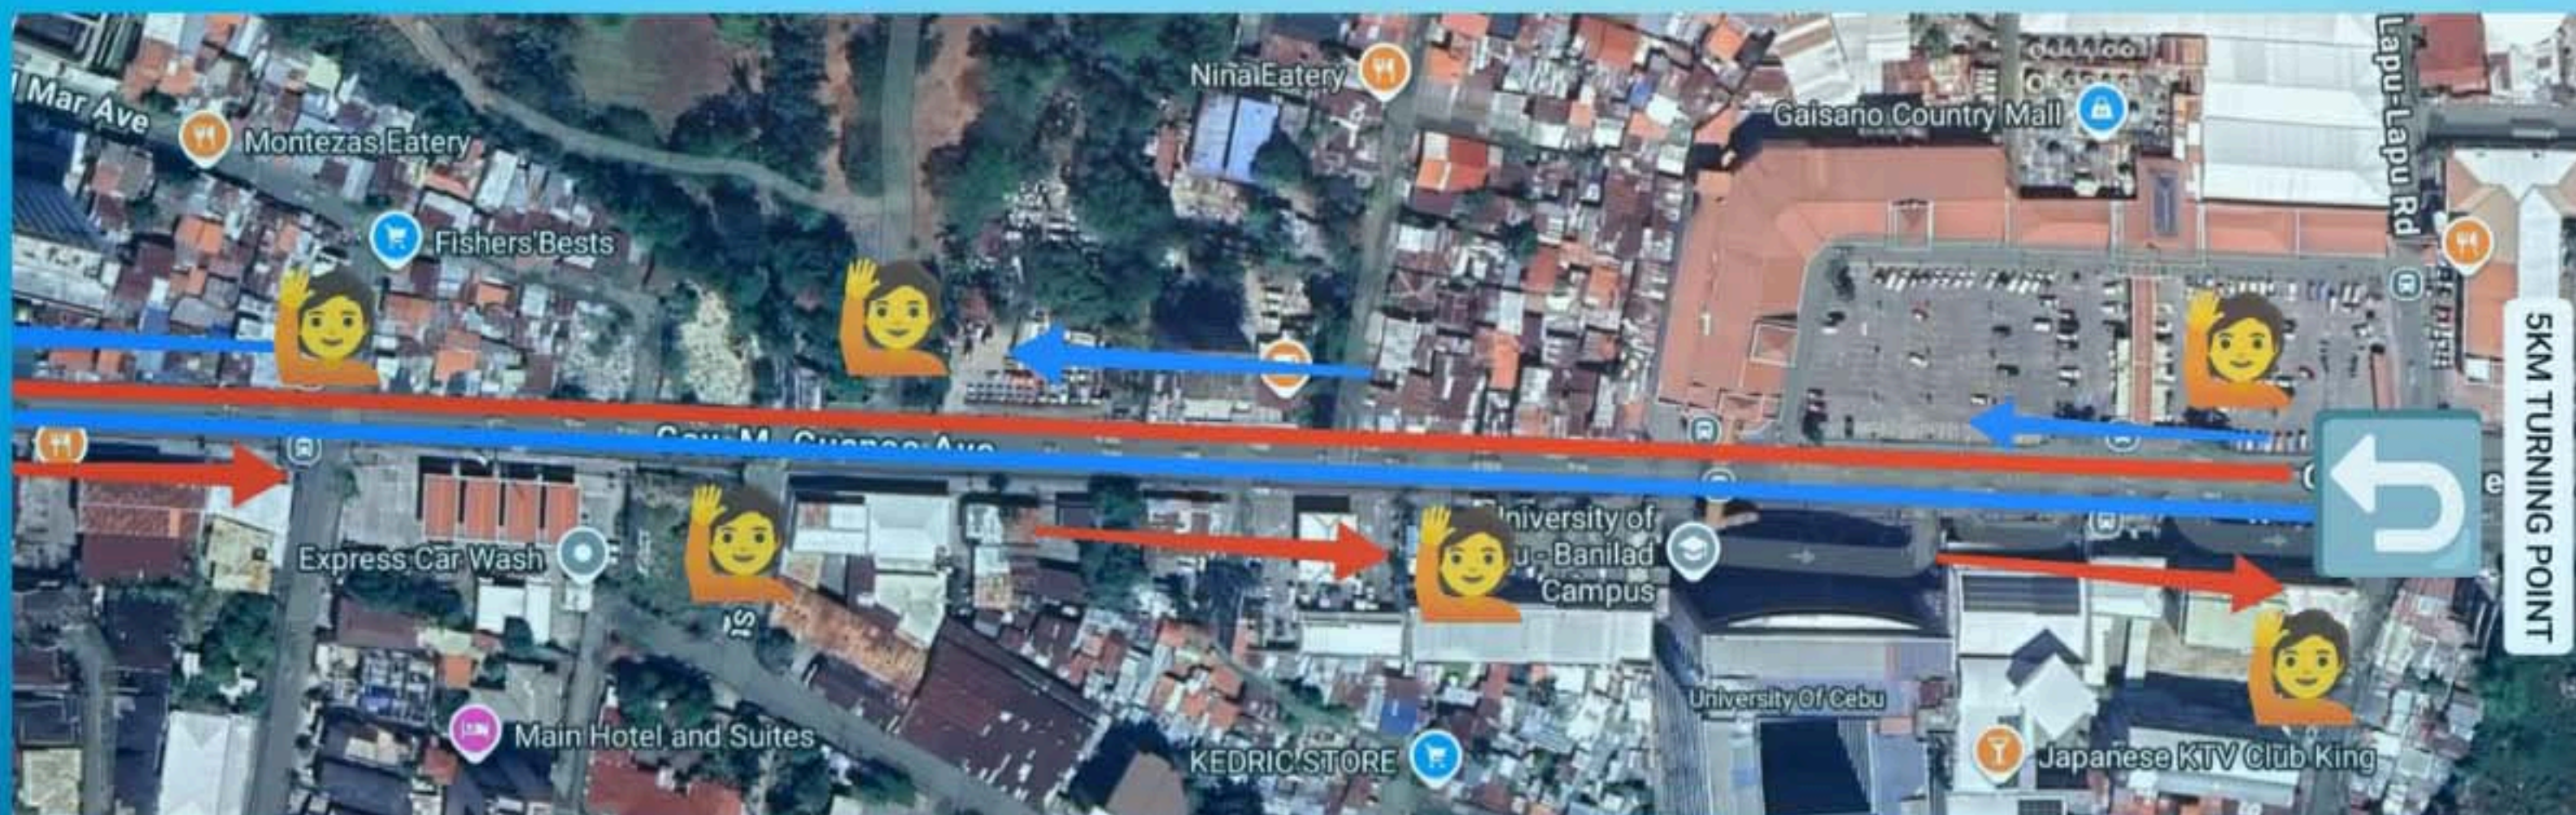

# PIS WHITE LIONS RUN 2026

ROUTE : FROM STARTING POINT  
(LANDERS PARKING)  
RIGHT TO GOV. M CUENCO  
3KM TURNING POINT  
(I- KUAN TAO SIAN TIAN TEMPLE)  
5KM TURNING POINT  
(COUNTRY MALL)  
10KM TURNING POINT  
(FAMILY PARK)  
BACK TO LANDERS

# 3KM RUN WITH BISHOP

FROM START RIGHT TO  
GOV.M CUENCO  
TURN AT  
(I - KUAN TAO SIAN TIAN TEMPLE)

## 5KM RUN

FROM START TO  
RIGHT TO GOV. M. CUENCO  
TURN TO (COUNTRY MALL)  
BACK TO LANDERS

# 10KM RUN

FROM START TO  
RIGHT TO GOV. M. CUENCO  
TURN AT BANILAD ROAD  
(FAMILY PARK)  
BACK TO LANDERS