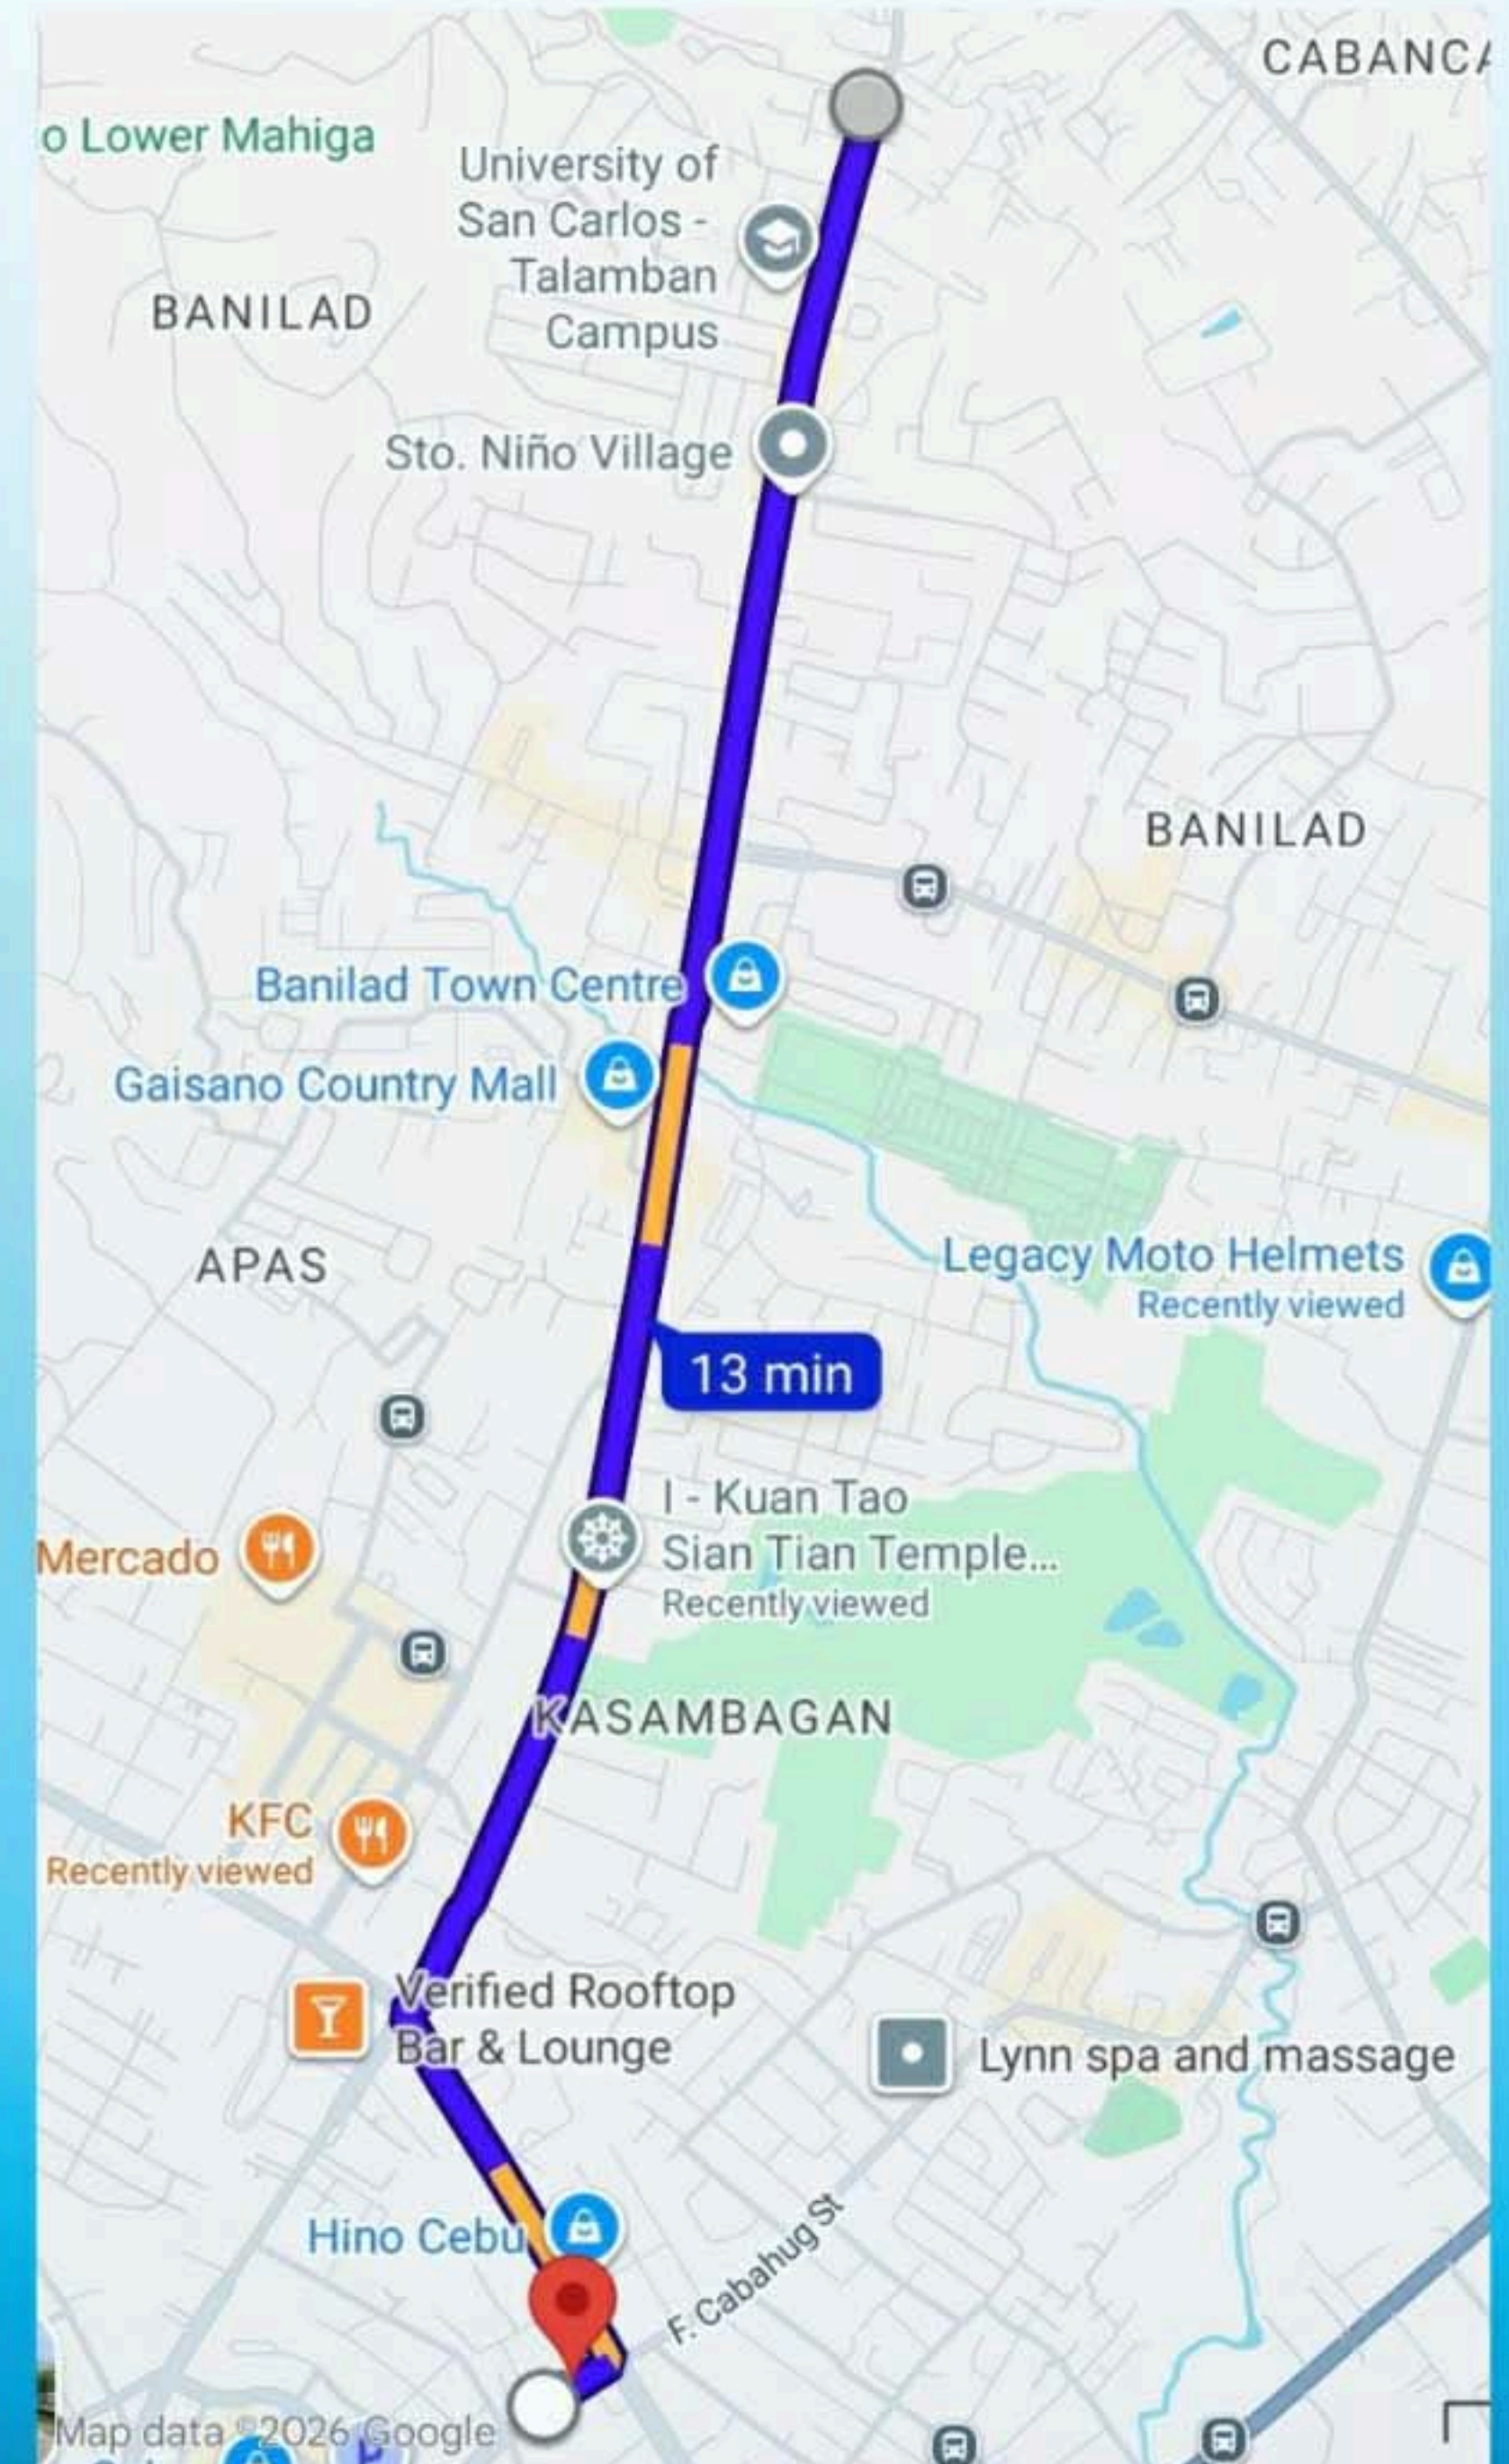

# PIS WHITE LIONS RUN 2026

ROUTE : FROM STARTING POINT  
(LANDERS PARKING)  
RIGHT TO GOV. M CUENCO  
3KM TURNING POINT  
(I- KUAN TAO SIAN TIAN TEMPLE)  
5KM TURNING POINT  
(COUNTRY MALL)  
10KM TURNING POINT  
(FAMILY PARK)  
BACK TO LANDERS

ROUTE  
10KM  
5KM  
3KM

# 3KM RUN WITH BISHOP

FROM START RIGHT TO  
GOV.M CUENCO  
TURN AT  
(I - KUAN TAO SIAN TIAN TEMPLE)

## 5KM RUN

FROM START TO  
RIGHT TO GOV. M. CUENCO  
TURN TO (COUNTRY MALL)  
BACK TO LANDERS