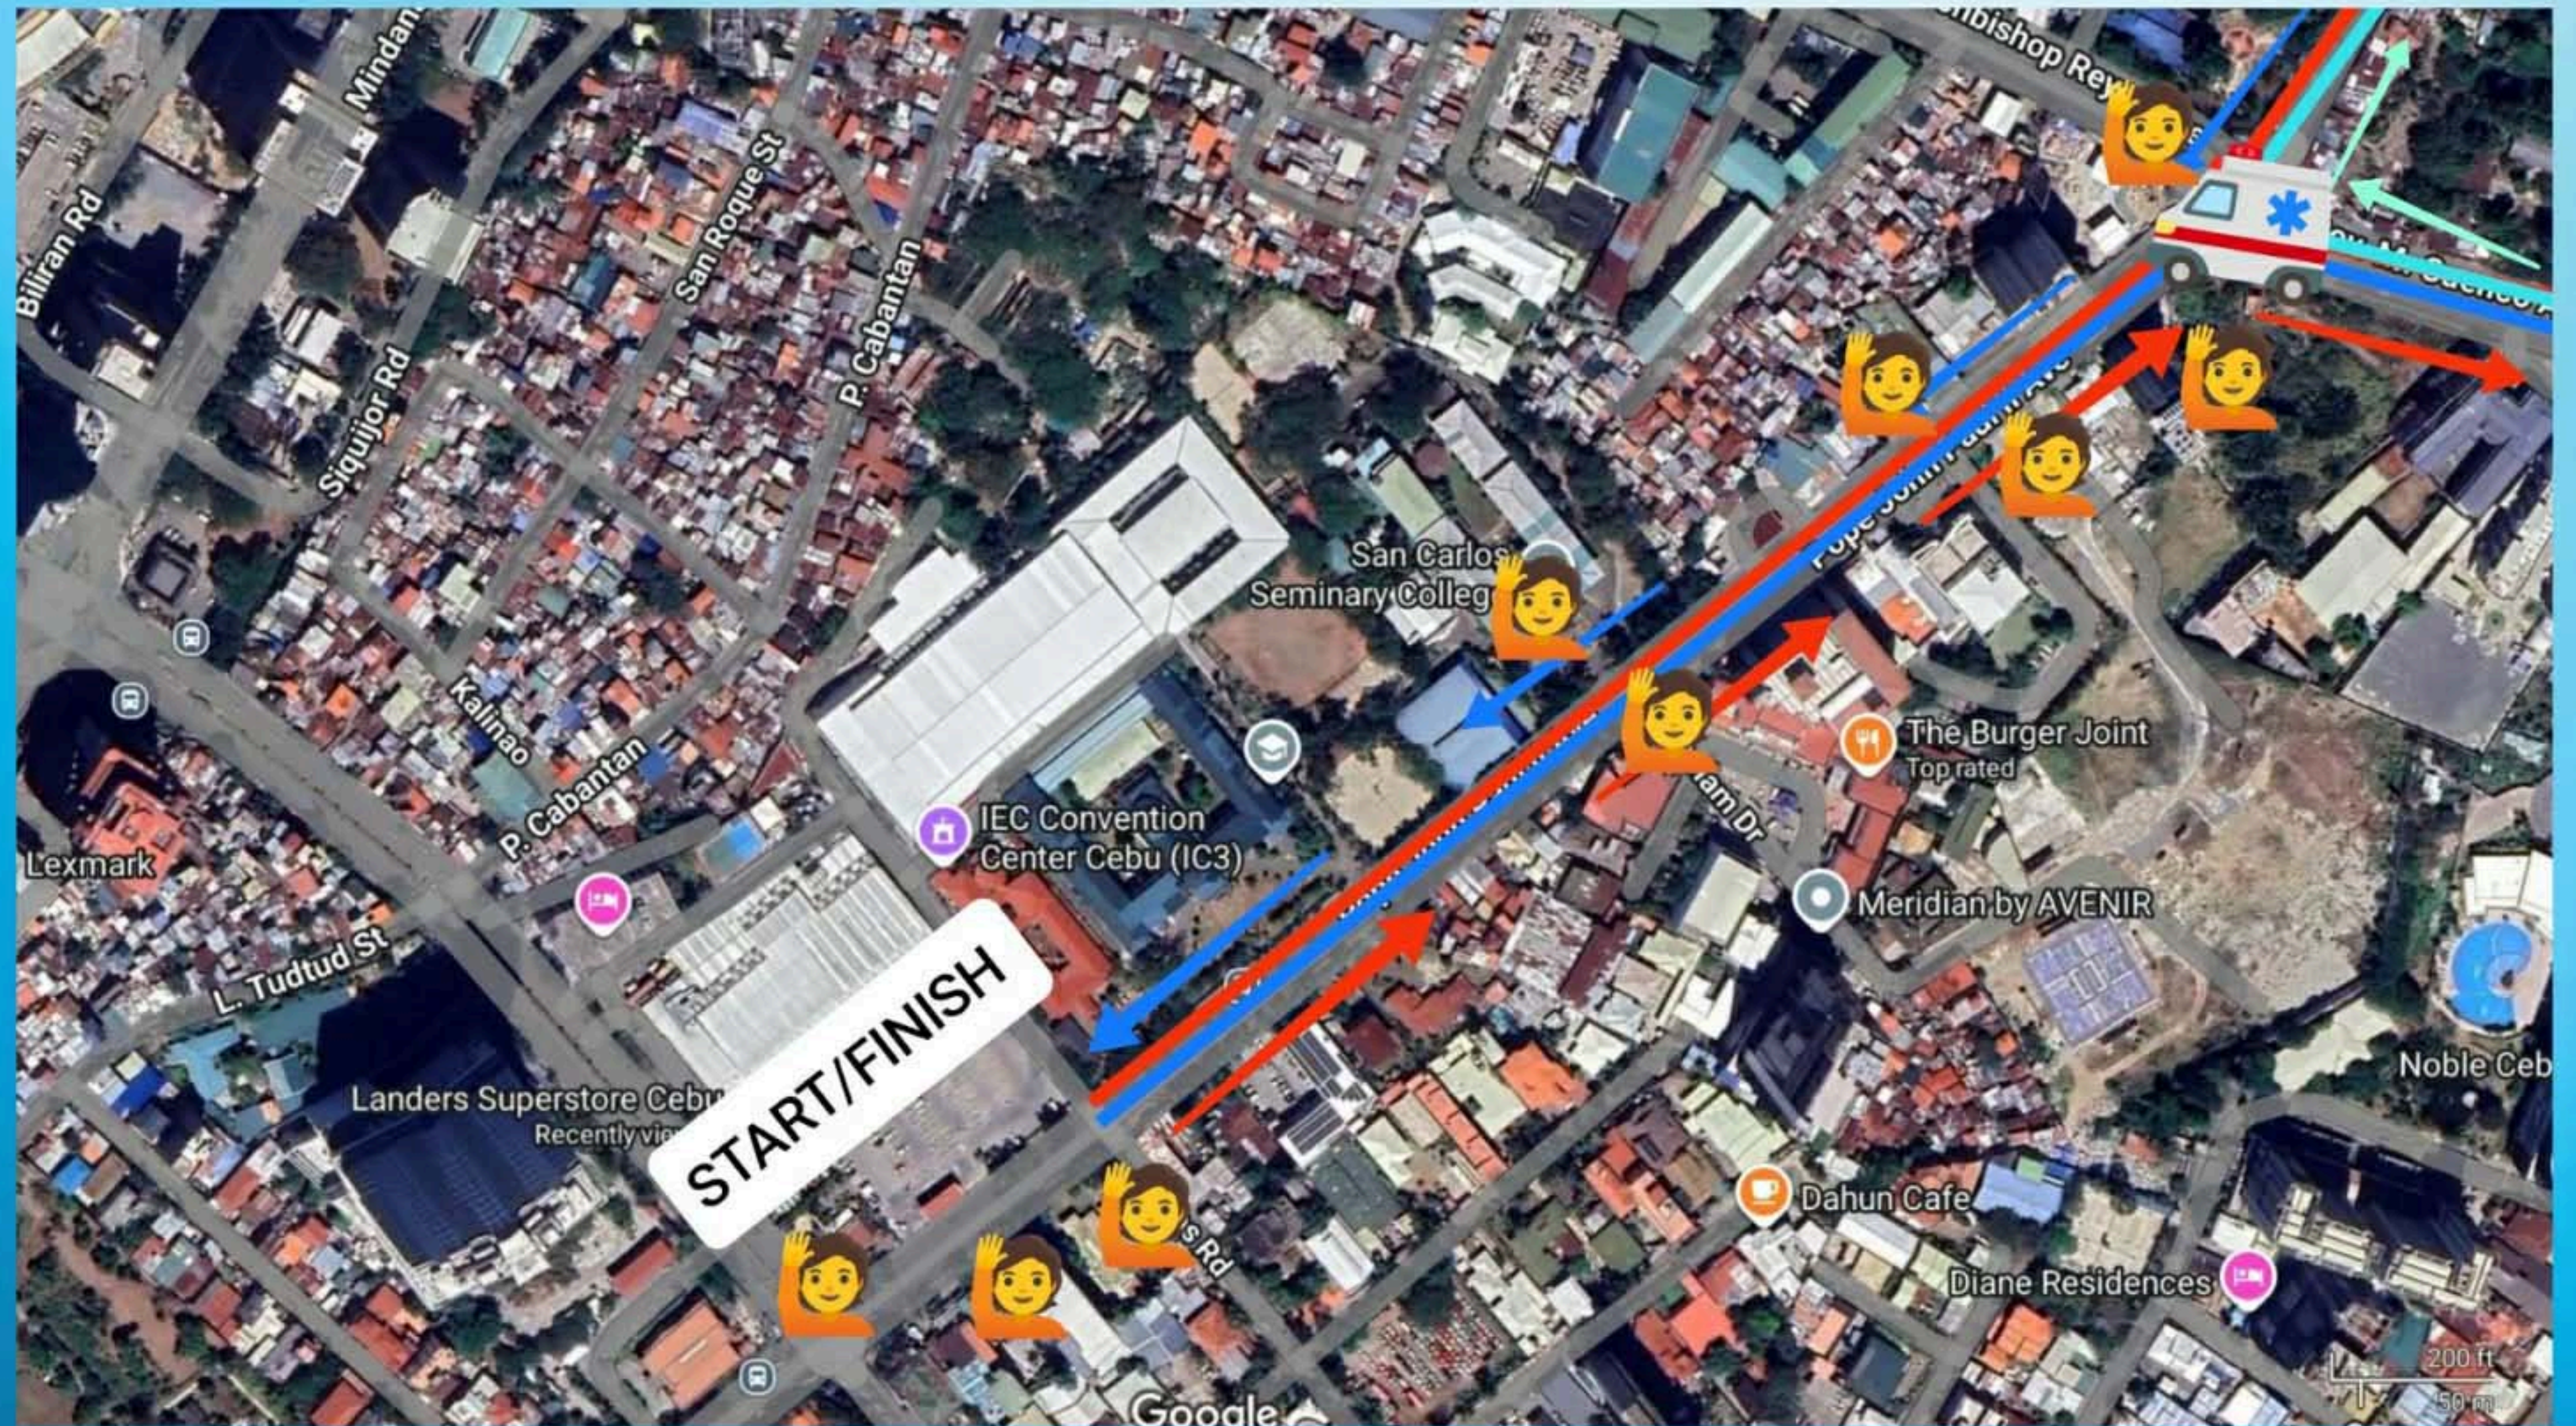

## 21 KM RUN COURSE

**Route: Pope John Paul AVE.  
Right to Gov. M. Cuenco AVE  
UTURN AT  
PETRON GAS STATION TALAMBAN  
BACK TO GOV. M. CUENCO  
RIGHT TO SALINAS DRIVE  
LEFT TO GORODO AVE(JY SQUARE )  
RIGHT TO ESCARIO ST  
STRAIGHT AHEAD TO  
DON GIL GARCIA ST  
UTURN TO M.VELEZ ST  
(GOLDEN BANAWA HARDWARE)  
BACK TO LANDERS**

# FROM START POINT (POPE JOHN PAUL II AVE) TO GOV. M CUENCO

FROM  
GOV. M. CUENCO TO  
TALAMBAN  
(PETRON GAS STATION)

# FROM GOV. M CUENCO RIGHT TO SALINAS DRIVE

# PIS WHITE LIONS RUN 2026

SALINAS DRIVE  
(IT PARK ,JY,LAHUG)  
RIGHT TO ESCARIO