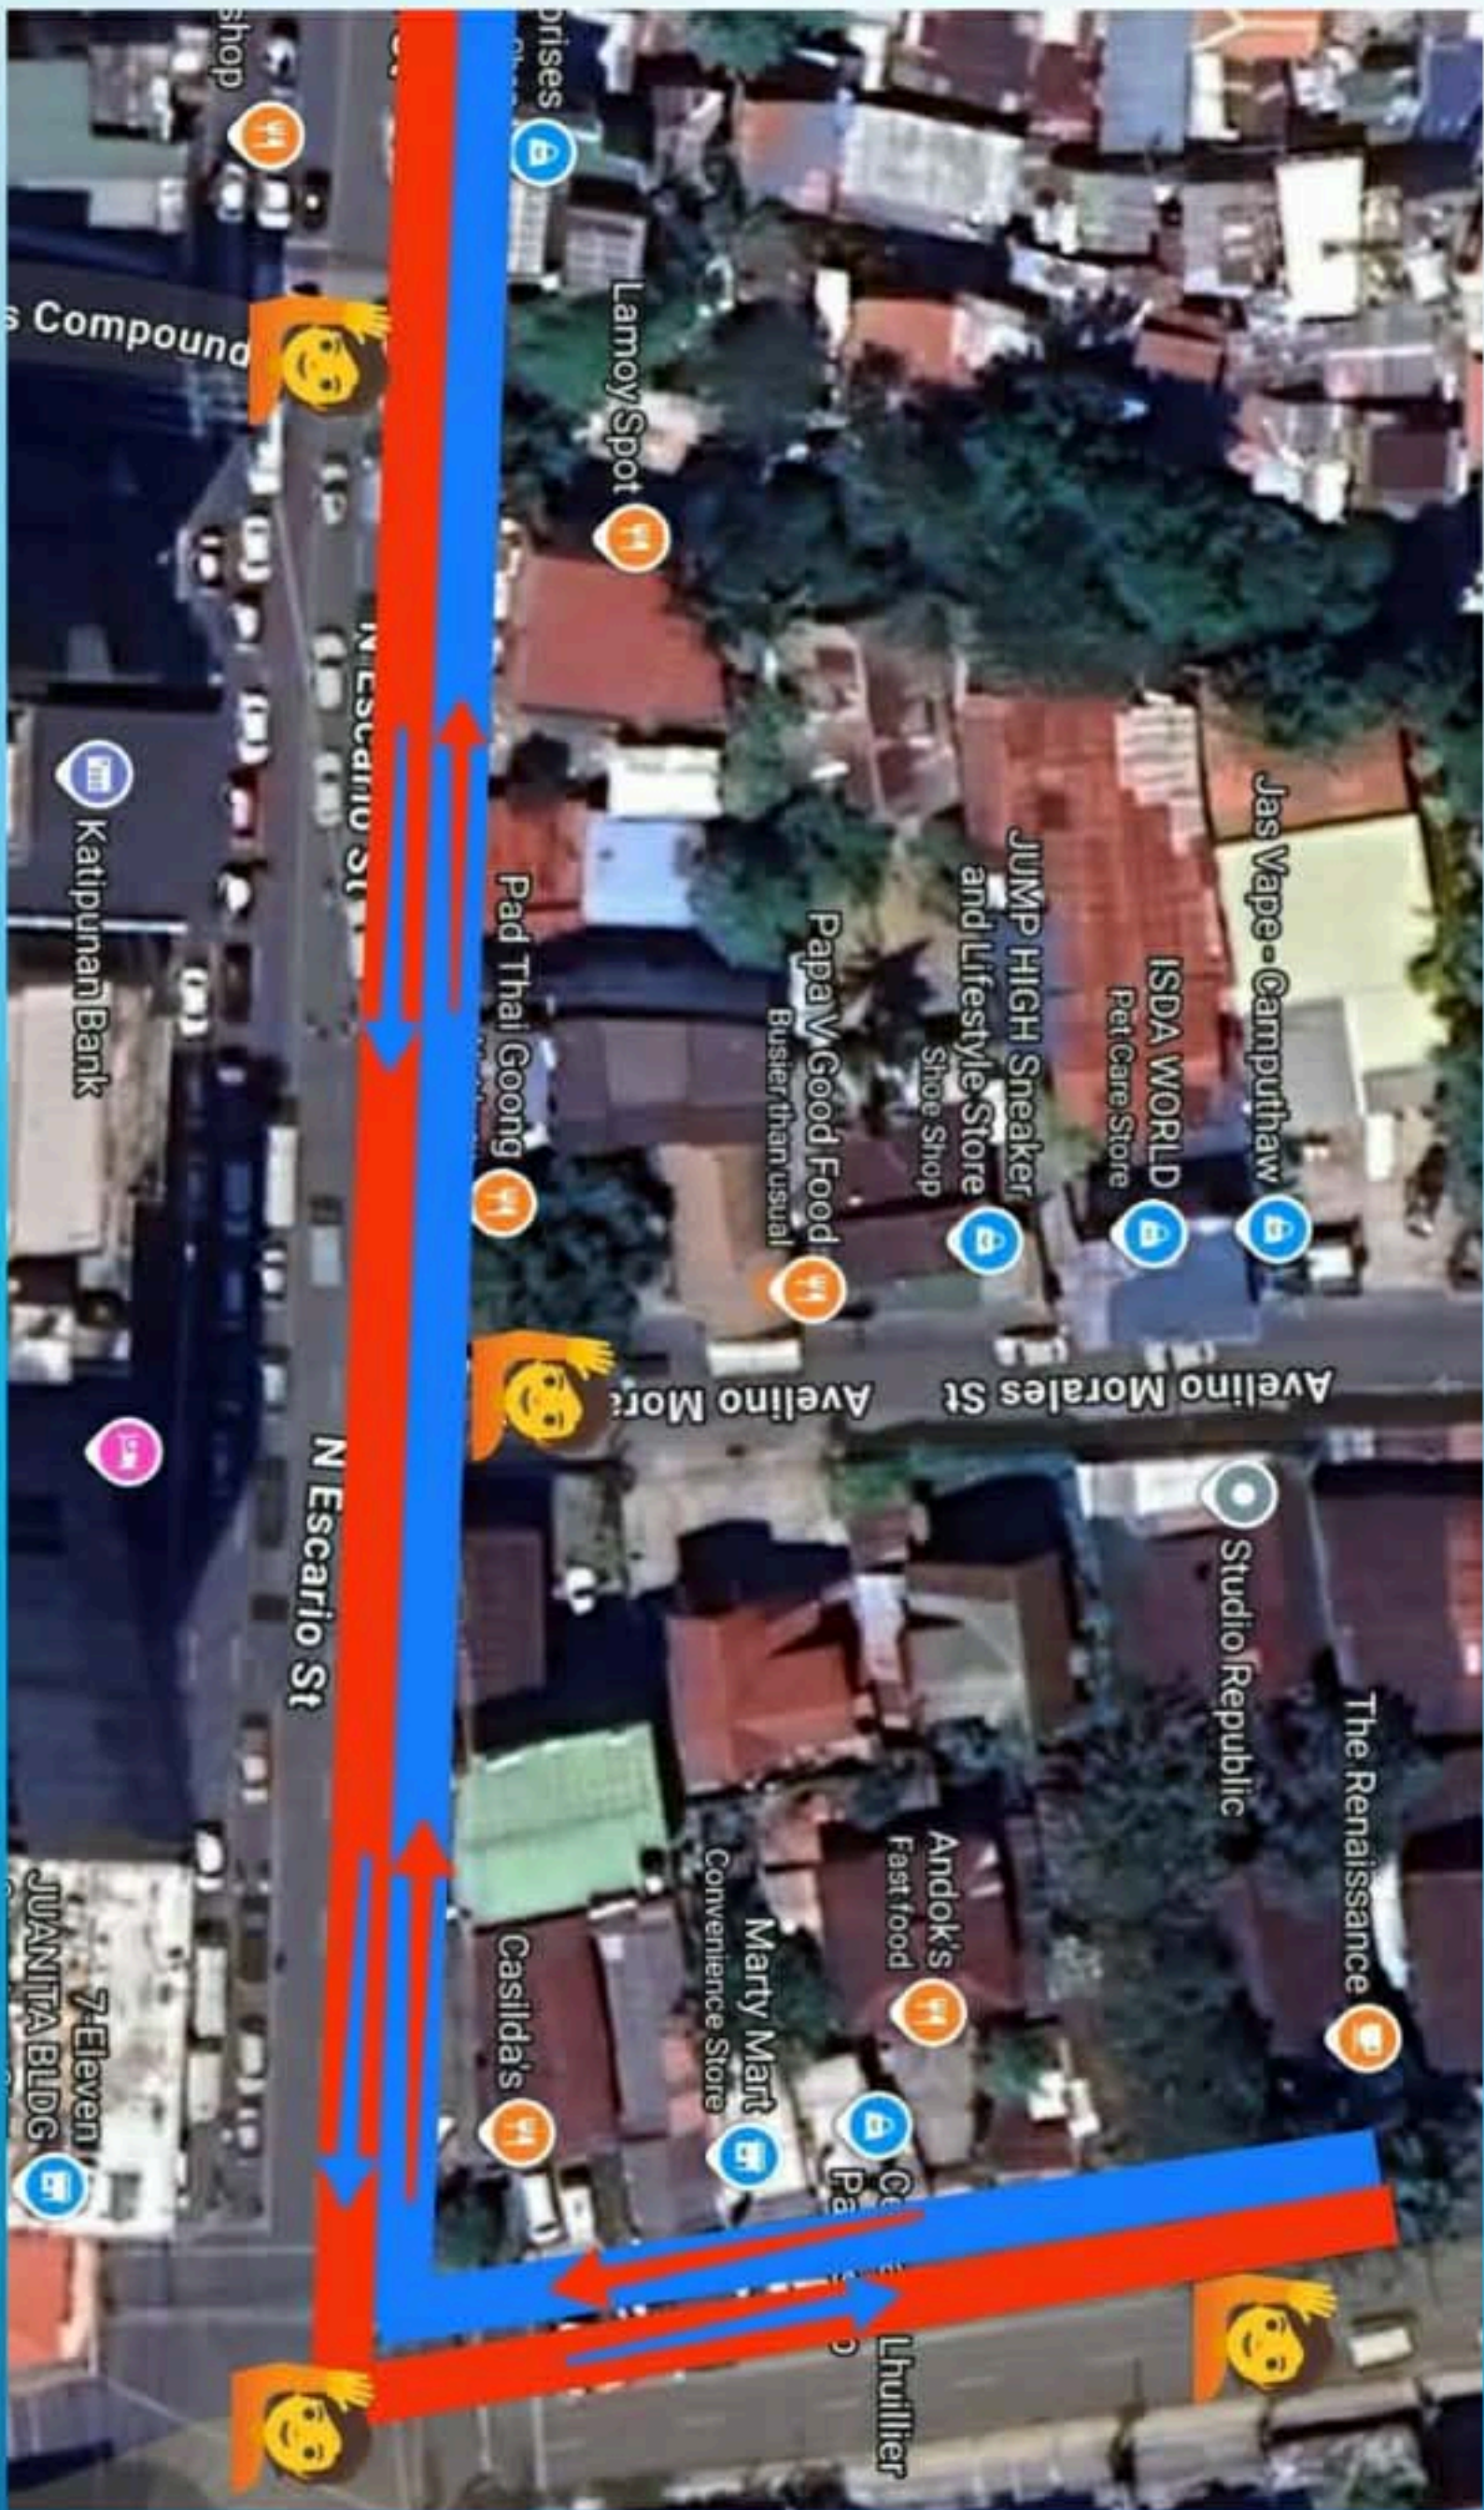

## 21 KM RUN COURSE

**Route: Pope John Paul AVE.  
Right to Gov. M. Cuenco AVE  
UTURN AT  
PETRON GAS STATION TALAMBAN  
BACK TO GOV. M. CUENCO  
RIGHT TO SALINAS DRIVE  
LEFT TO GORODO AVE(JY SQUARE )  
RIGHT TO ESCARIO ST  
STRAIGHT AHEAD TO  
DON GIL GARCIA ST  
UTURN TO M.VELEZ ST  
(GOLDEN BANAWA HARDWARE)  
BACK TO LANDERS**

# FROM START POINT (POPE JOHN PAUL II AVE) TO GOV. M CUENCO

FROM  
GOV. M. CUENCO TO  
TALAMBAN  
(PETRON GAS STATION)

# FROM GOV. M CUENCO RIGHT TO SALINAS DRIVE

# PIS WHITE LIONS RUN 2026

SALINAS DRIVE  
(IT PARK ,JY,LAHUG)  
RIGHT TO ESCARIO