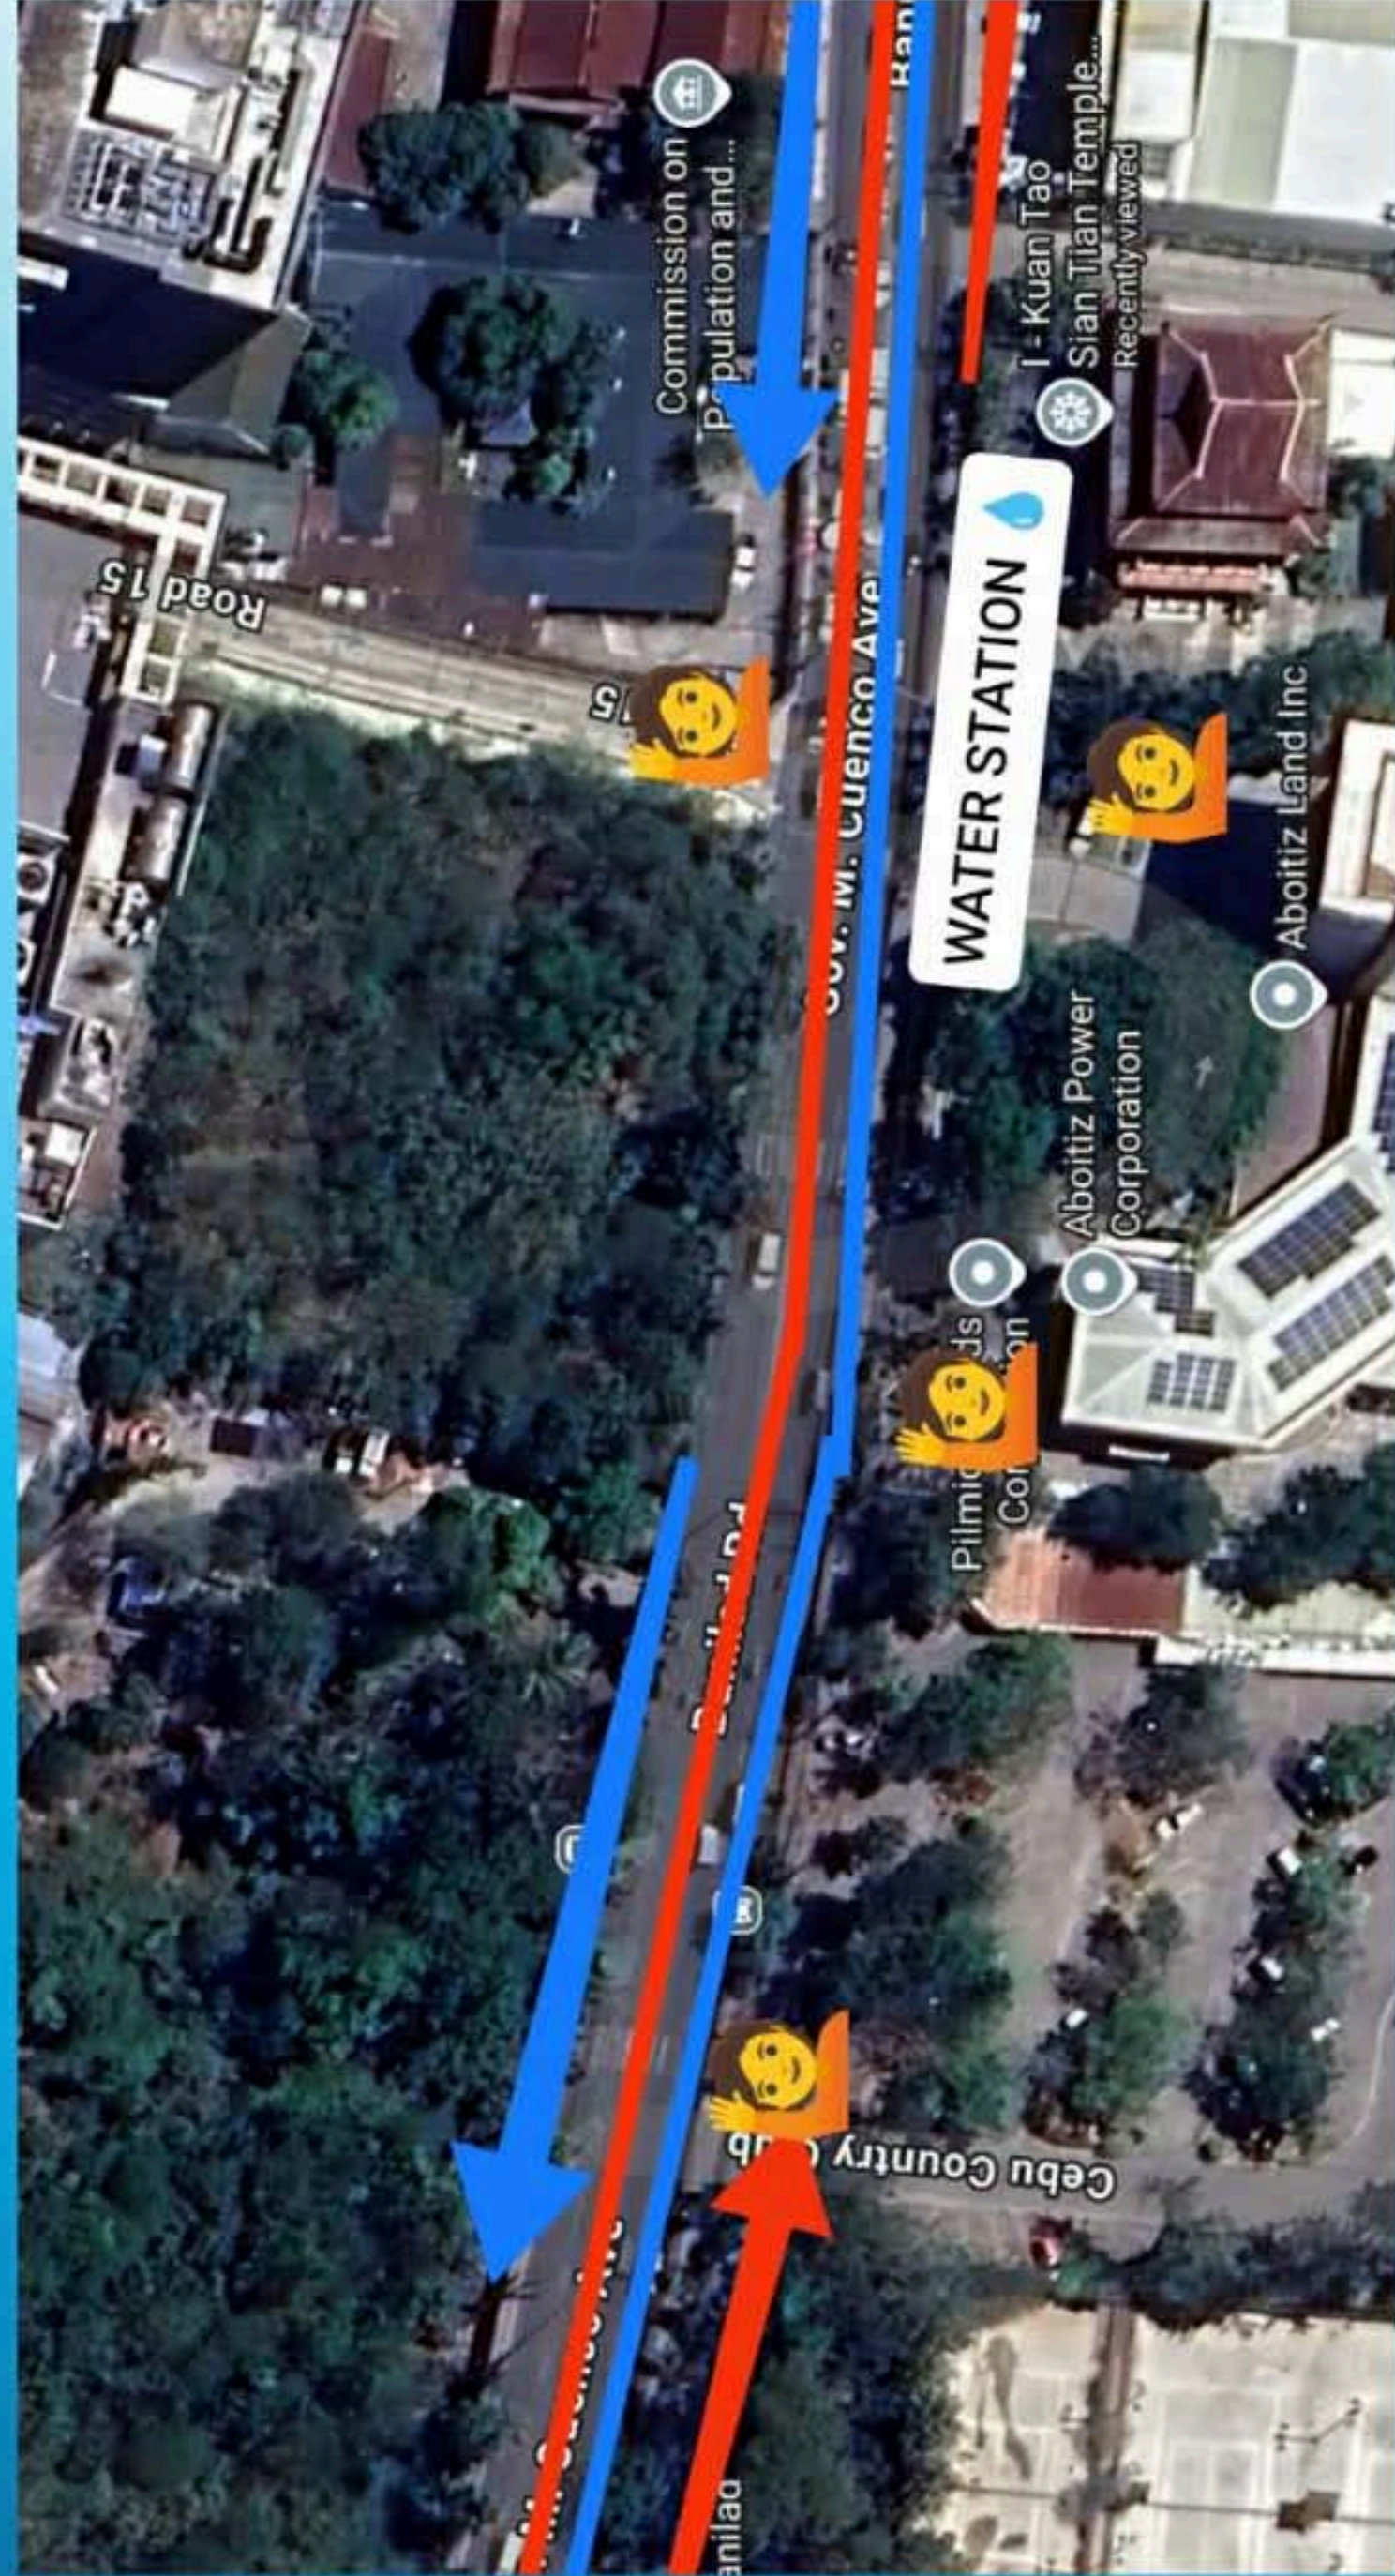

## 21 KM RUN COURSE

**Route: Pope John Paul AVE.  
Right to Gov. M. Cuenco AVE  
UTURN AT  
PETRON GAS STATION TALAMBAN  
BACK TO GOV. M. CUENCO  
RIGHT TO SALINAS DRIVE  
LEFT TO GORODO AVE(JY SQUARE )  
RIGHT TO ESCARIO ST  
STRAIGHT AHEAD TO  
DON GIL GARCIA ST  
UTURN TO M.VELEZ ST  
(GOLDEN BANAWA HARDWARE)  
BACK TO LANDERS**

# FROM START POINT (POPE JOHN PAUL II AVE) TO GOV. M CUENCO

FROM  
GOV. M. CUENCO TO  
TALAMBAN  
(PETRON GAS STATION)

# FROM GOV. M CUENCO RIGHT TO SALINAS DRIVE

# PIS WHITE LIONS RUN 2026

SALINAS DRIVE  
(IT PARK ,JY,LAHUG)  
RIGHT TO ESCARIO