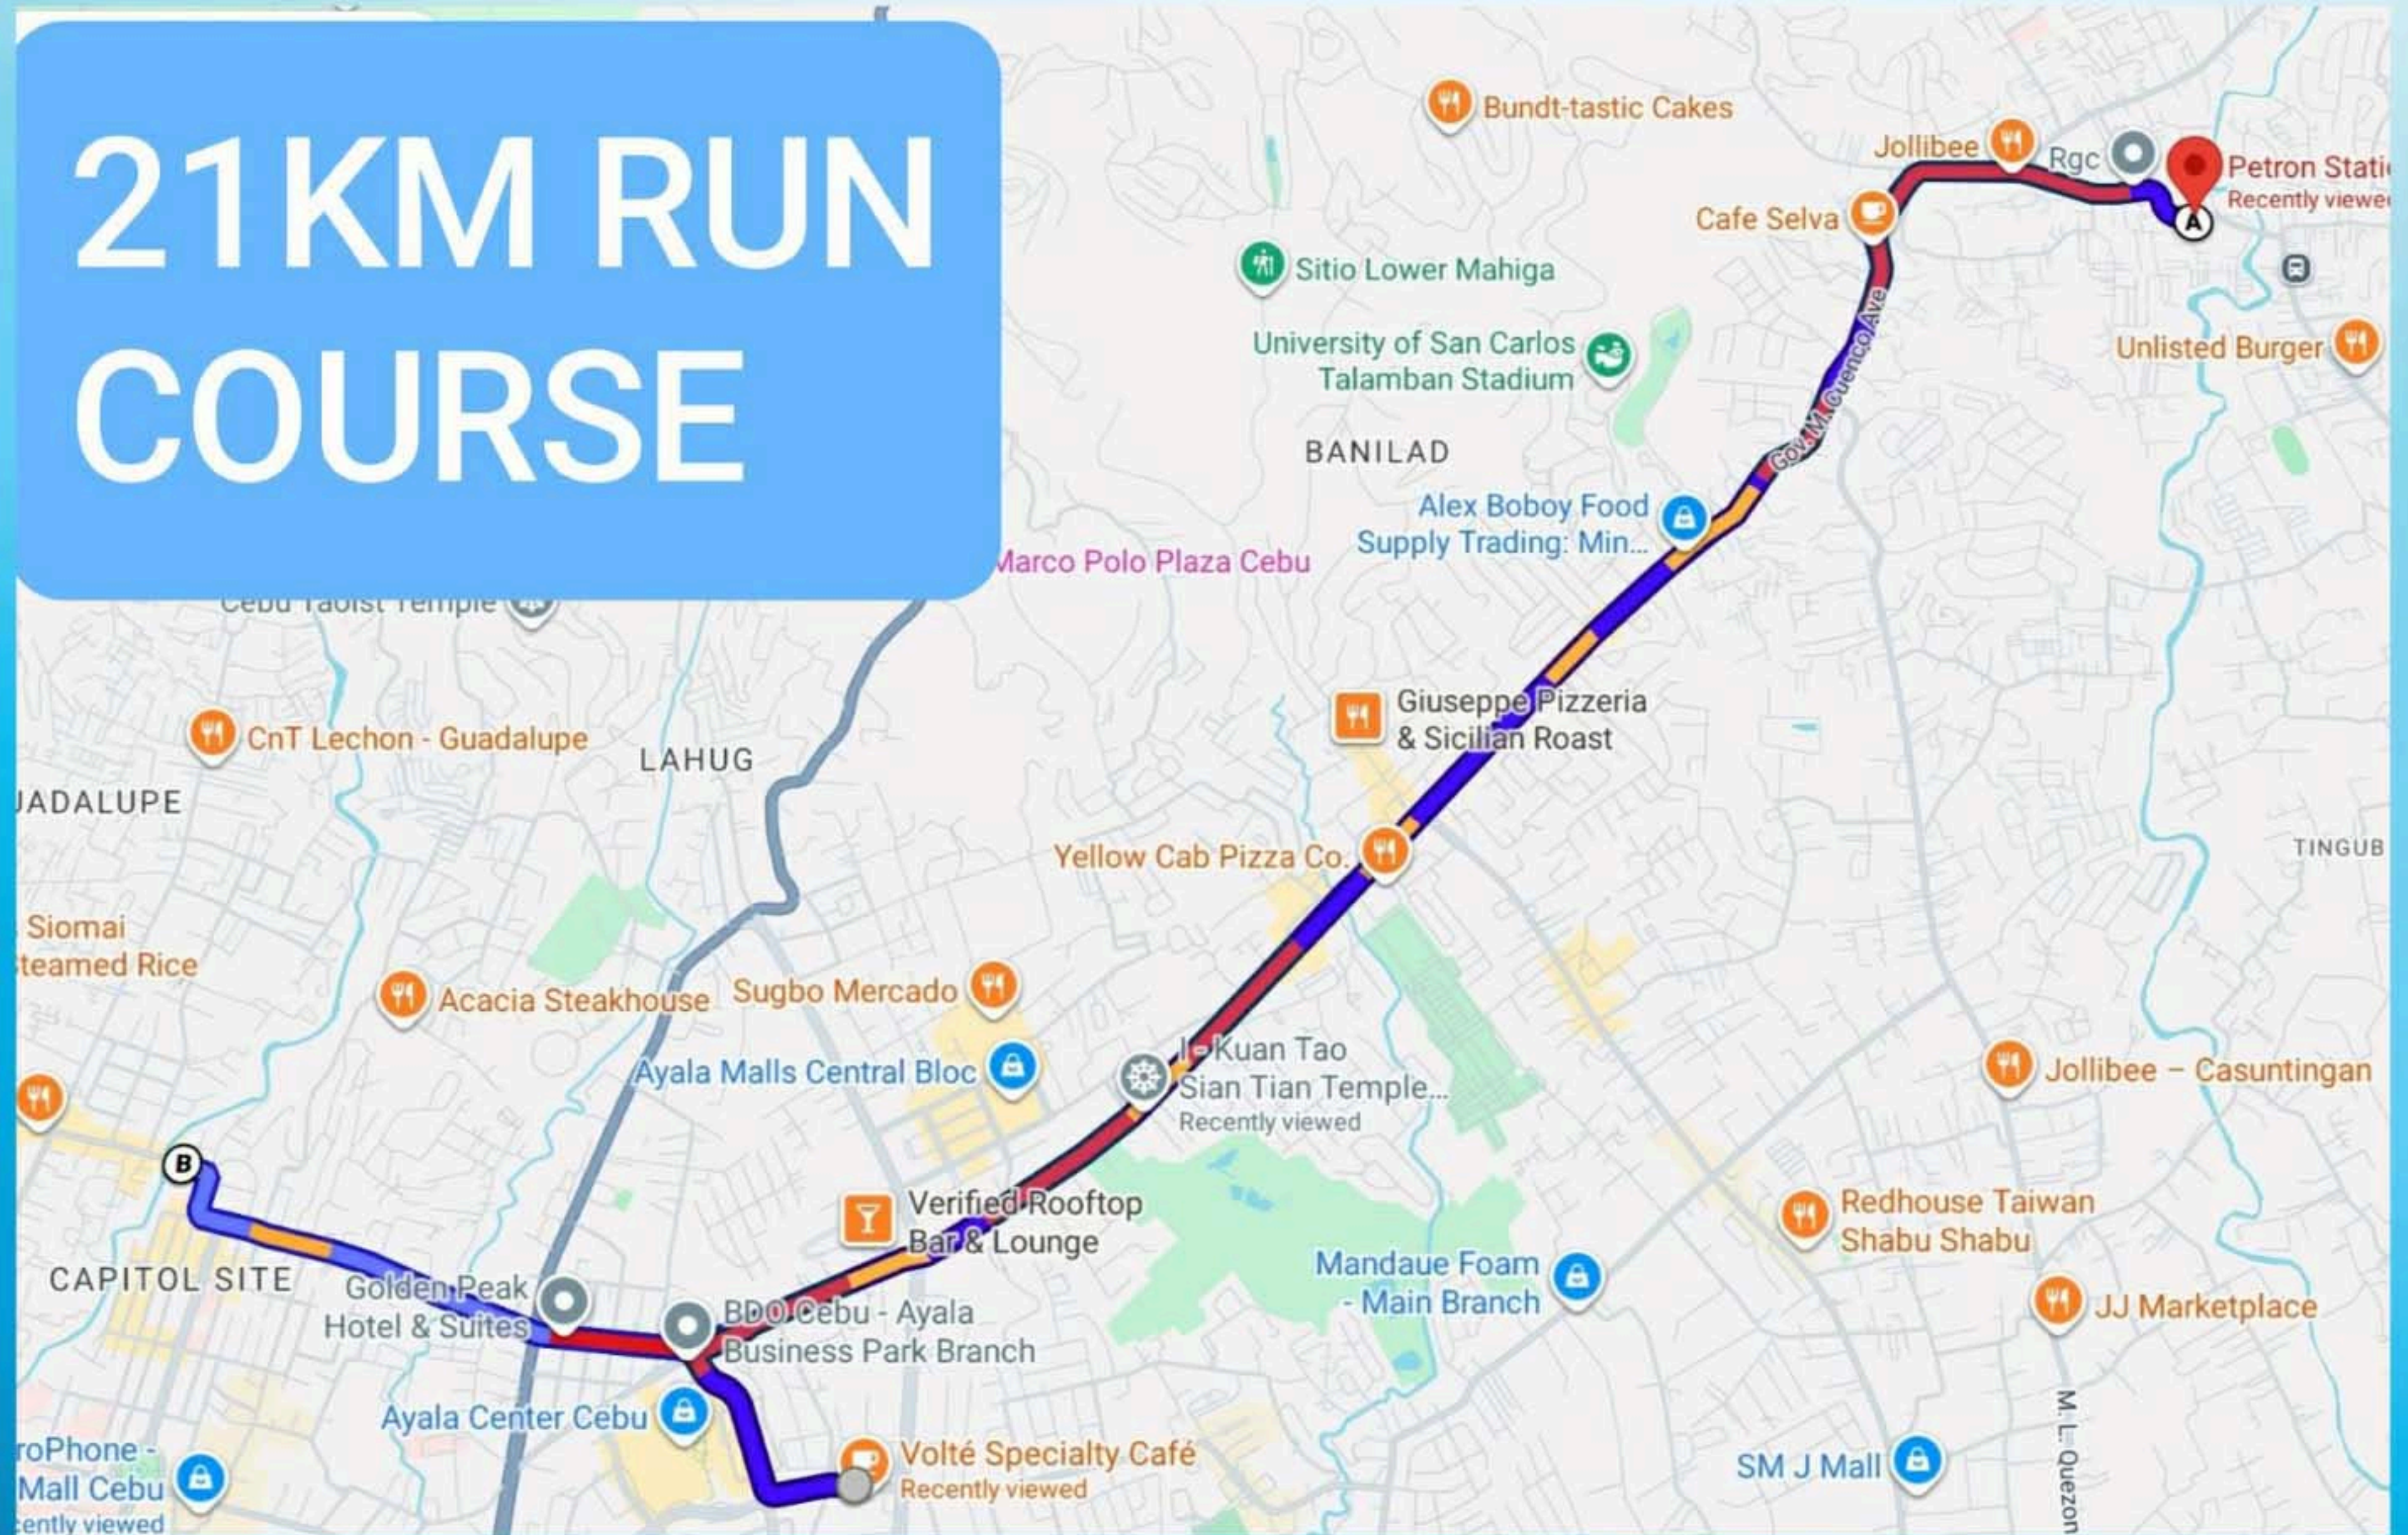

## 21 KM RUN COURSE

**Route: Pope John Paul AVE.  
Right to Gov. M. Cuenco AVE  
UTURN AT  
PETRON GAS STATION TALAMBAN  
BACK TO GOV. M. CUENCO  
RIGHT TO SALINAS DRIVE  
LEFT TO GORODO AVE(JY SQUARE )  
RIGHT TO ESCARIO ST  
STRAIGHT AHEAD TO  
DON GIL GARCIA ST  
UTURN TO M.VELEZ ST  
(GOLDEN BANAWA HARDWARE)  
BACK TO LANDERS**

# FROM START POINT (POPE JOHN PAUL II AVE) TO GOV. M CUENCO

FROM  
GOV. M. CUENCO TO  
TALAMBAN  
(PETRON GAS STATION)

# FROM GOV. M CUENCO RIGHT TO SALINAS DRIVE

# PIS WHITE LIONS RUN 2026

SALINAS DRIVE  
(IT PARK ,JY,LAHUG)  
RIGHT TO ESCARIO