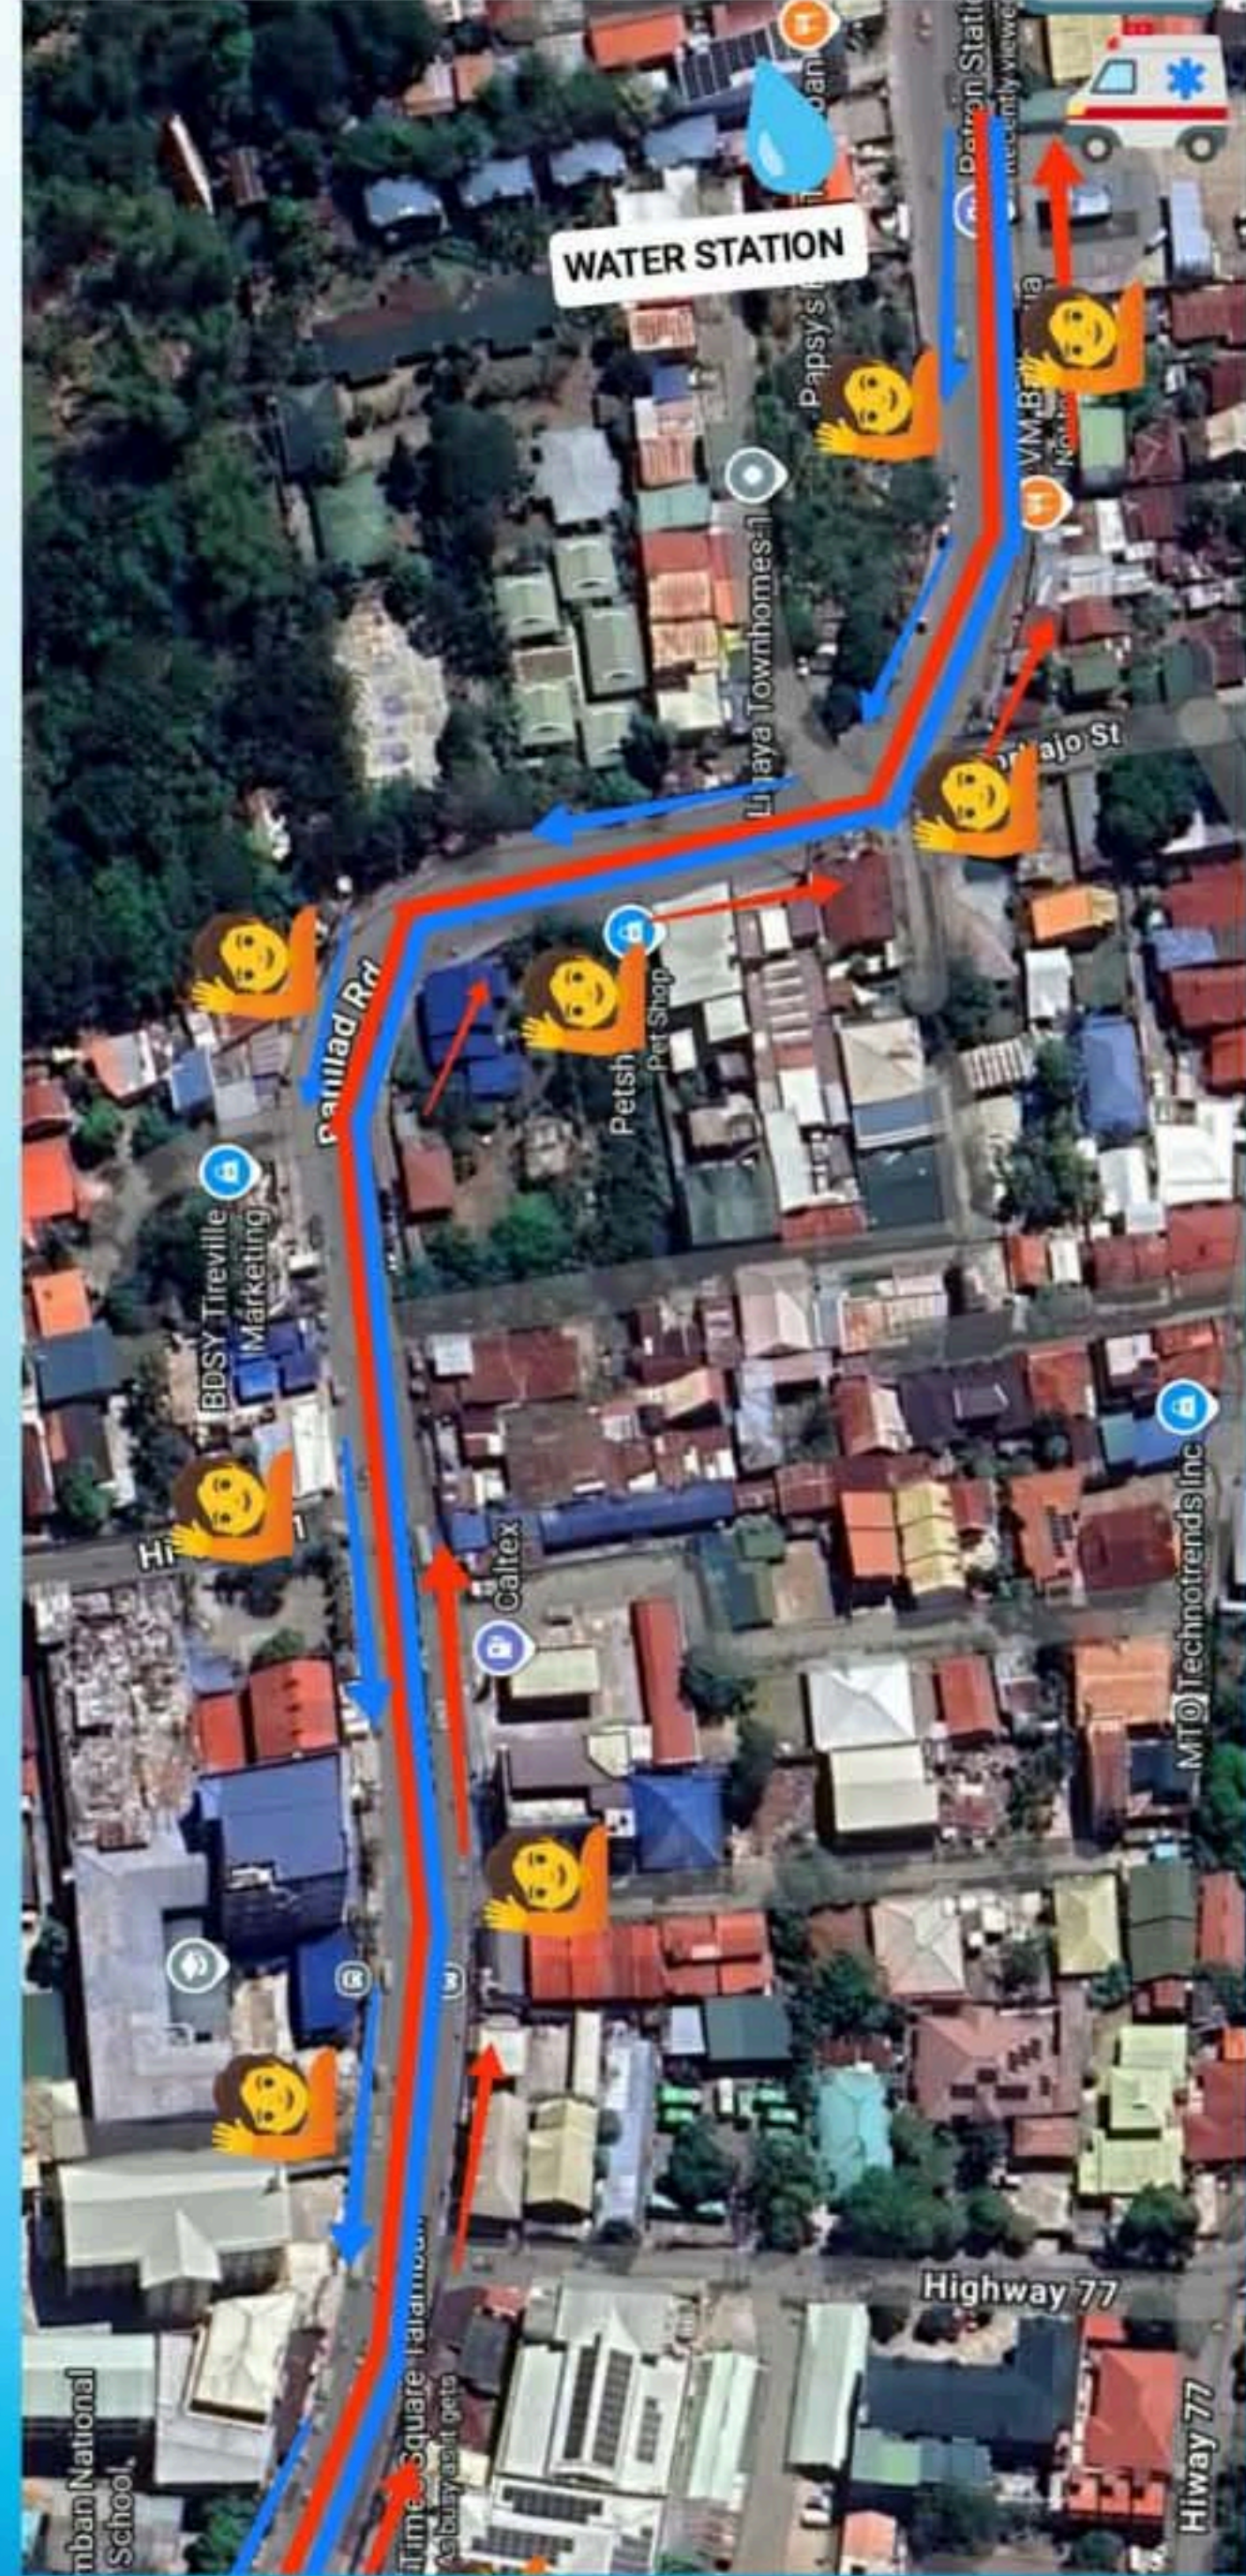

## 21 KM RUN COURSE

**Route: Pope John Paul AVE.  
Right to Gov. M. Cuenco AVE  
UTURN AT  
PETRON GAS STATION TALAMBAN  
BACK TO GOV. M. CUENCO  
RIGHT TO SALINAS DRIVE  
LEFT TO GORODO AVE(JY SQUARE )  
RIGHT TO ESCARIO ST  
STRAIGHT AHEAD TO  
DON GIL GARCIA ST  
UTURN TO M.VELEZ ST  
(GOLDEN BANAWA HARDWARE)  
BACK TO LANDERS**

# FROM START POINT (POPE JOHN PAUL II AVE) TO GOV. M CUENCO

FROM  
GOV. M. CUENCO TO  
TALAMBAN  
(PETRON GAS STATION)

# FROM GOV. M CUENCO RIGHT TO SALINAS DRIVE

# PIS WHITE LIONS RUN 2026

SALINAS DRIVE  
(IT PARK ,JY,LAHUG)  
RIGHT TO ESCARIO