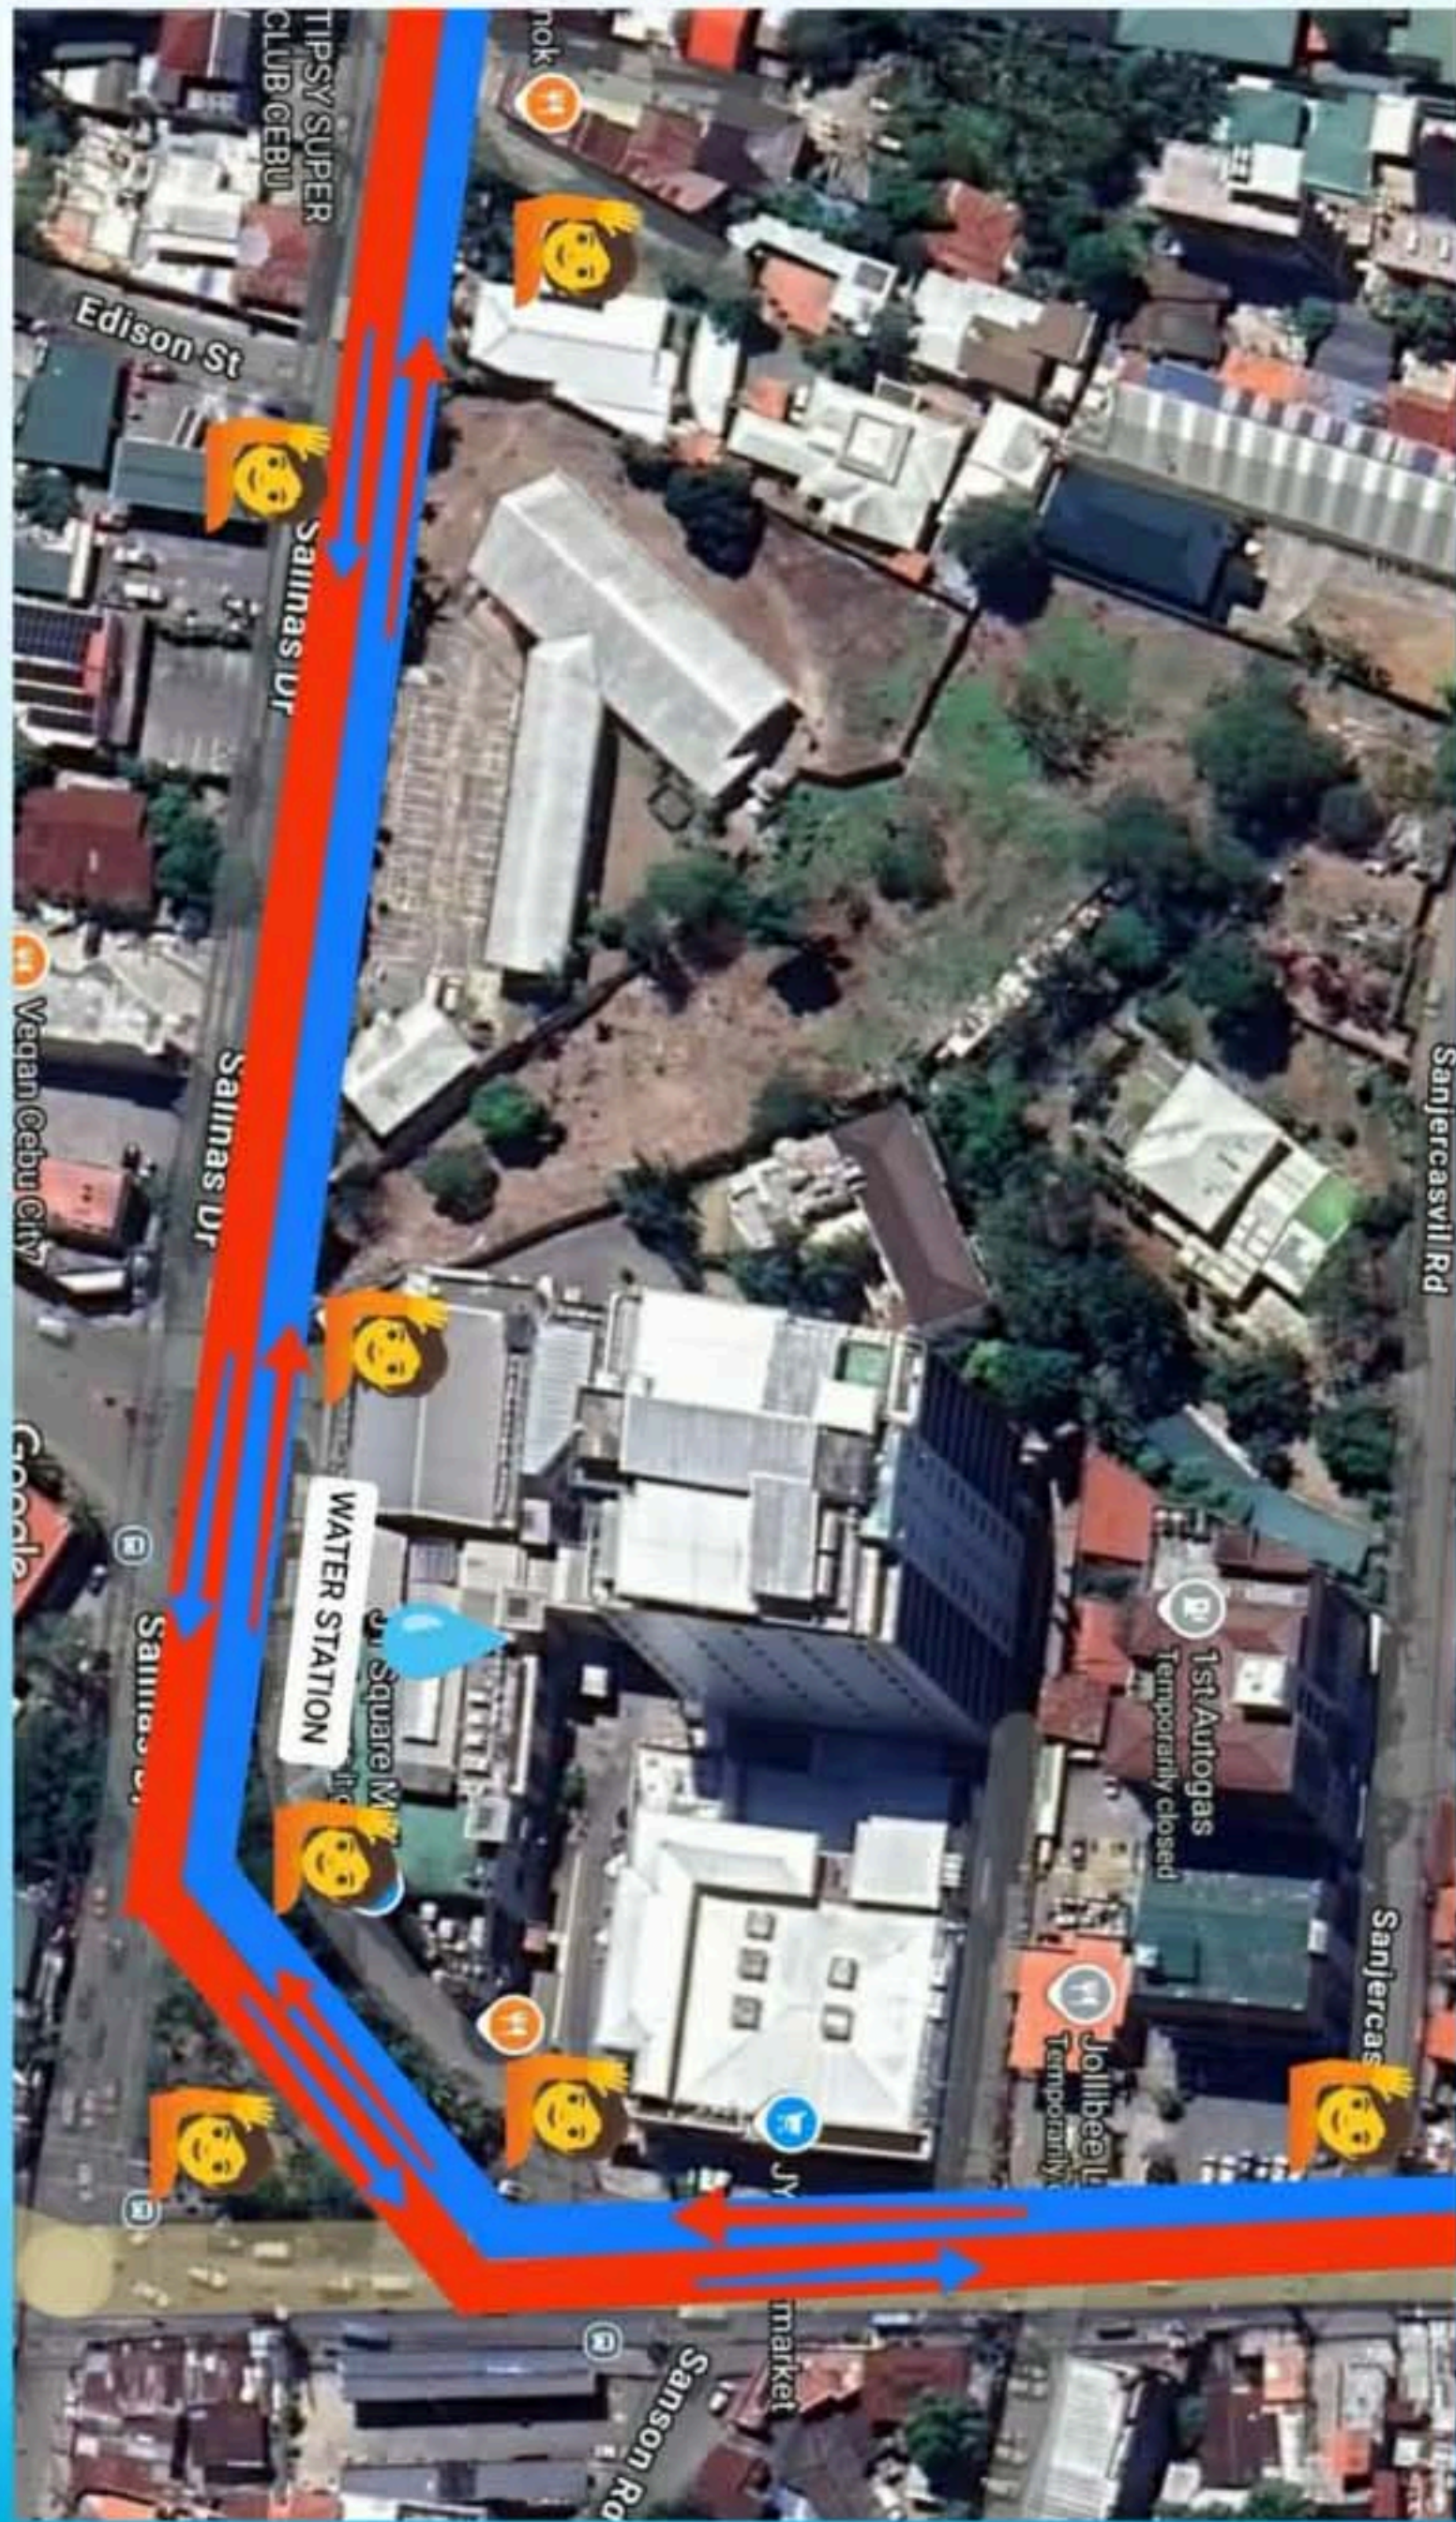

## 21 KM RUN COURSE

**Route: Pope John Paul AVE.  
Right to Gov. M. Cuenco AVE  
UTURN AT  
PETRON GAS STATION TALAMBAN  
BACK TO GOV. M. CUENCO  
RIGHT TO SALINAS DRIVE  
LEFT TO GORODO AVE(JY SQUARE )  
RIGHT TO ESCARIO ST  
STRAIGHT AHEAD TO  
DON GIL GARCIA ST  
UTURN TO M.VELEZ ST  
(GOLDEN BANAWA HARDWARE)  
BACK TO LANDERS**

# FROM START POINT (POPE JOHN PAUL II AVE) TO GOV. M CUENCO

FROM  
GOV. M. CUENCO TO  
TALAMBAN  
(PETRON GAS STATION)

# FROM GOV. M CUENCO RIGHT TO SALINAS DRIVE

# PIS WHITE LIONS RUN 2026

SALINAS DRIVE  
(IT PARK ,JY,LAHUG)  
RIGHT TO ESCARIO