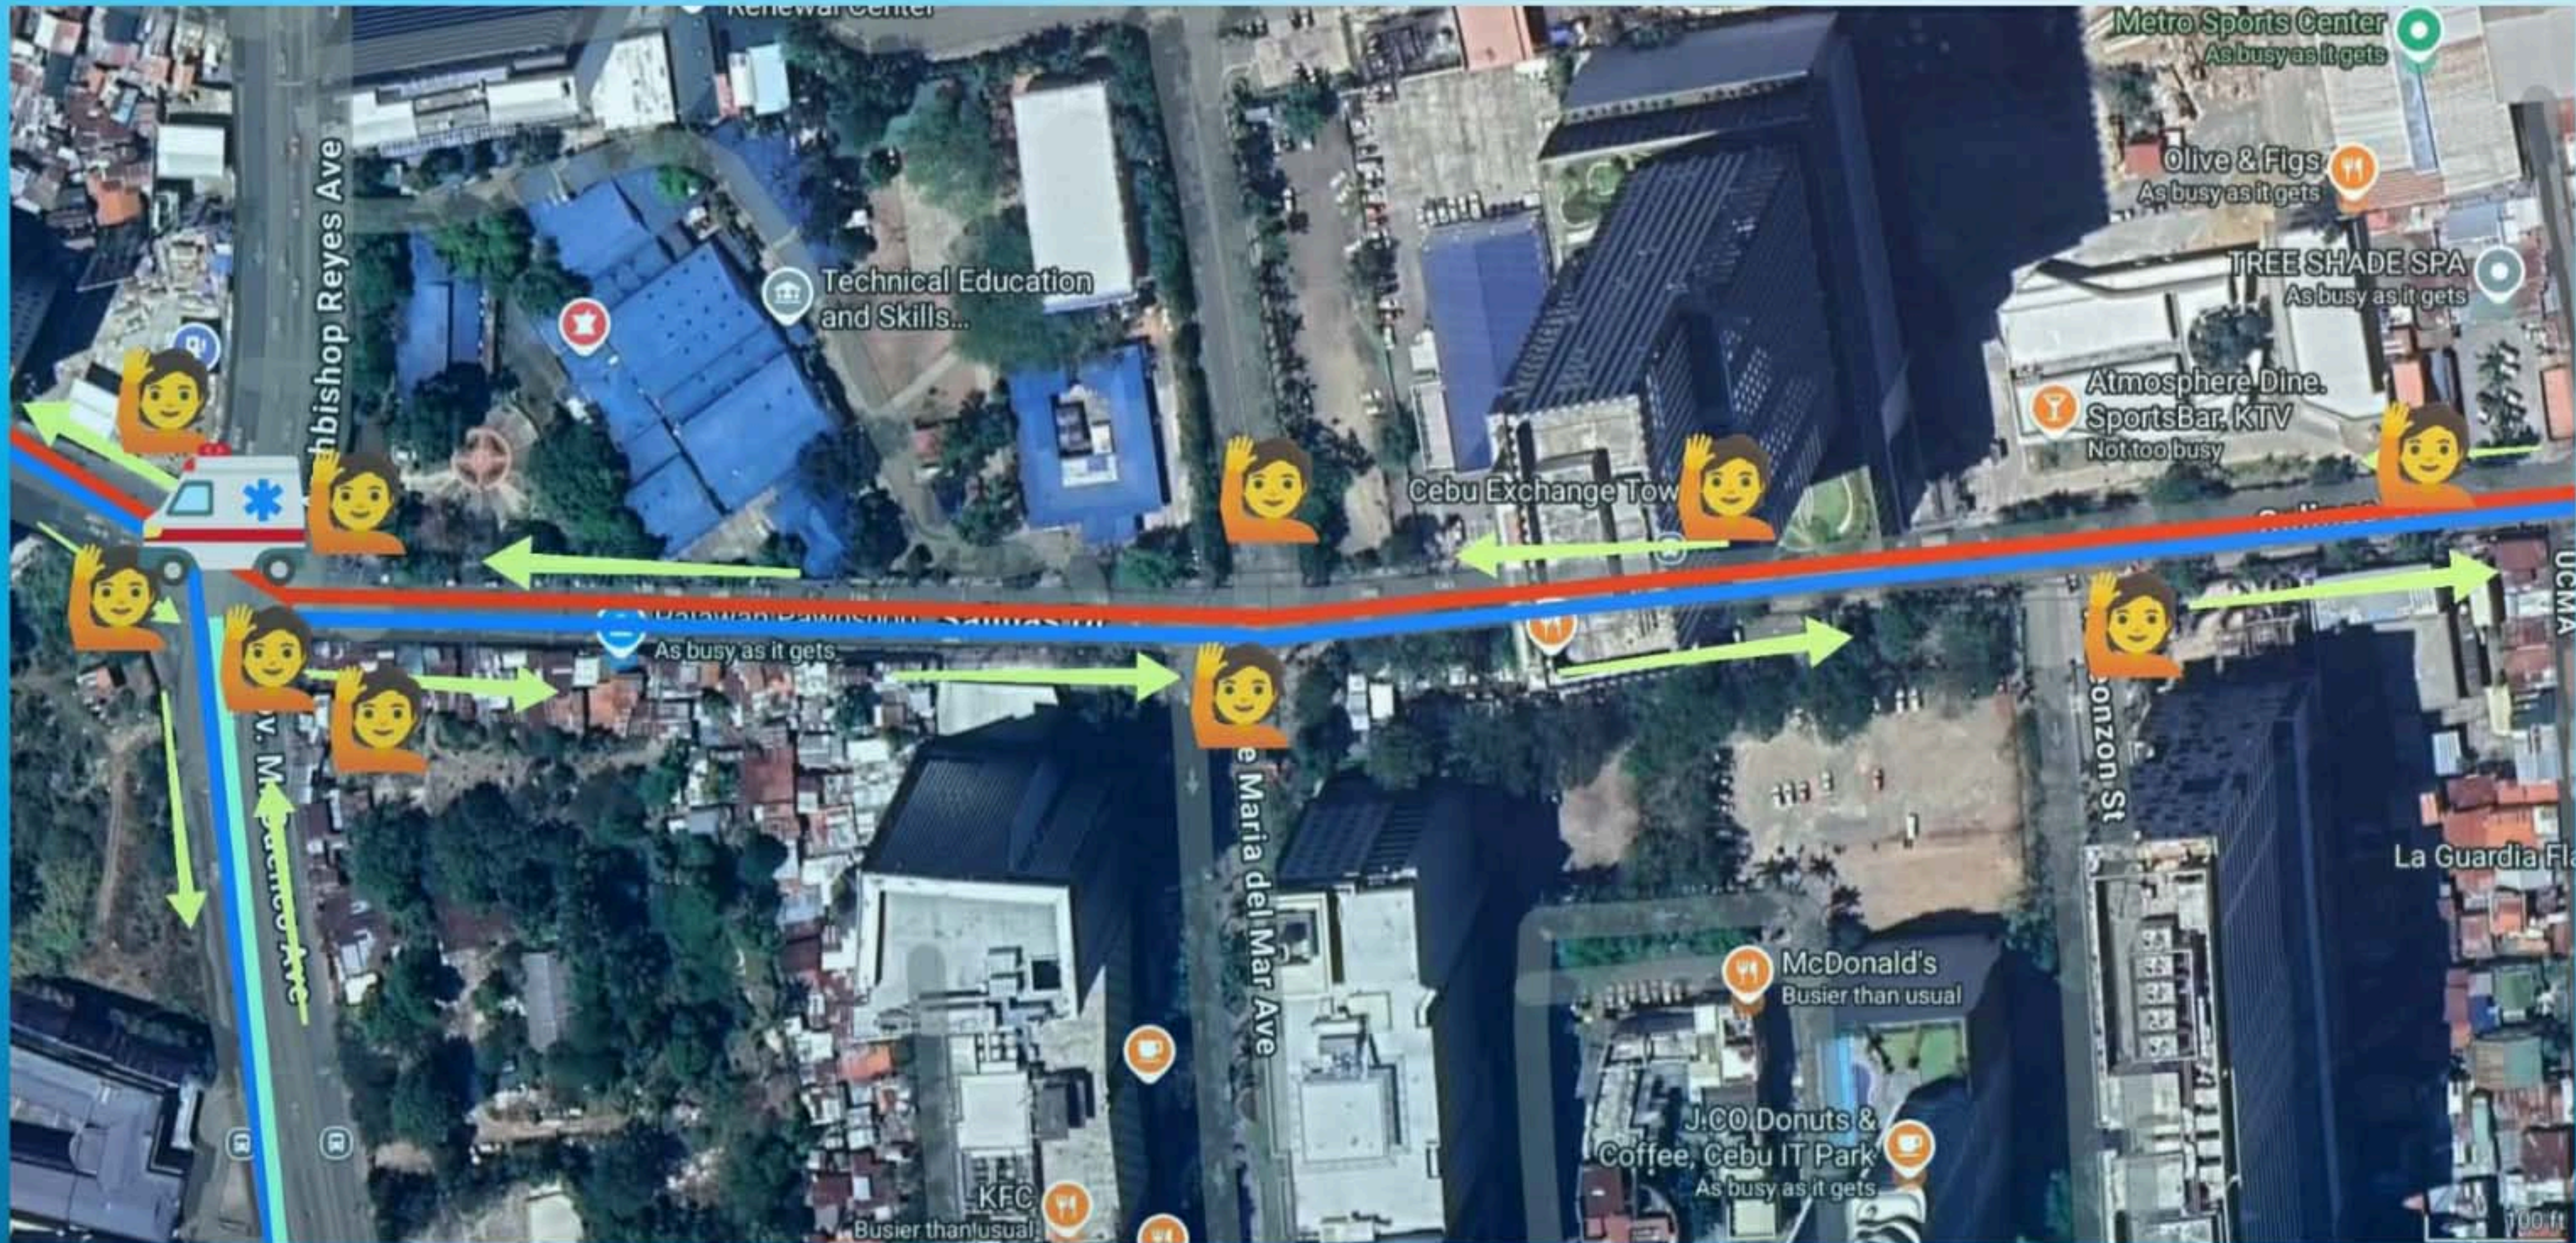

## 21 KM RUN COURSE

**Route: Pope John Paul AVE.  
Right to Gov. M. Cuenco AVE  
UTURN AT  
PETRON GAS STATION TALAMBAN  
BACK TO GOV. M. CUENCO  
RIGHT TO SALINAS DRIVE  
LEFT TO GORODO AVE(JY SQUARE )  
RIGHT TO ESCARIO ST  
STRAIGHT AHEAD TO  
DON GIL GARCIA ST  
UTURN TO M.VELEZ ST  
(GOLDEN BANAWA HARDWARE)  
BACK TO LANDERS**

# FROM START POINT (POPE JOHN PAUL II AVE) TO GOV. M CUENCO

FROM  
GOV. M. CUENCO TO  
TALAMBAN  
(PETRON GAS STATION)

# FROM GOV. M CUENCO RIGHT TO SALINAS DRIVE

# PIS WHITE LIONS RUN 2026

SALINAS DRIVE  
(IT PARK ,JY,LAHUG)  
RIGHT TO ESCARIO